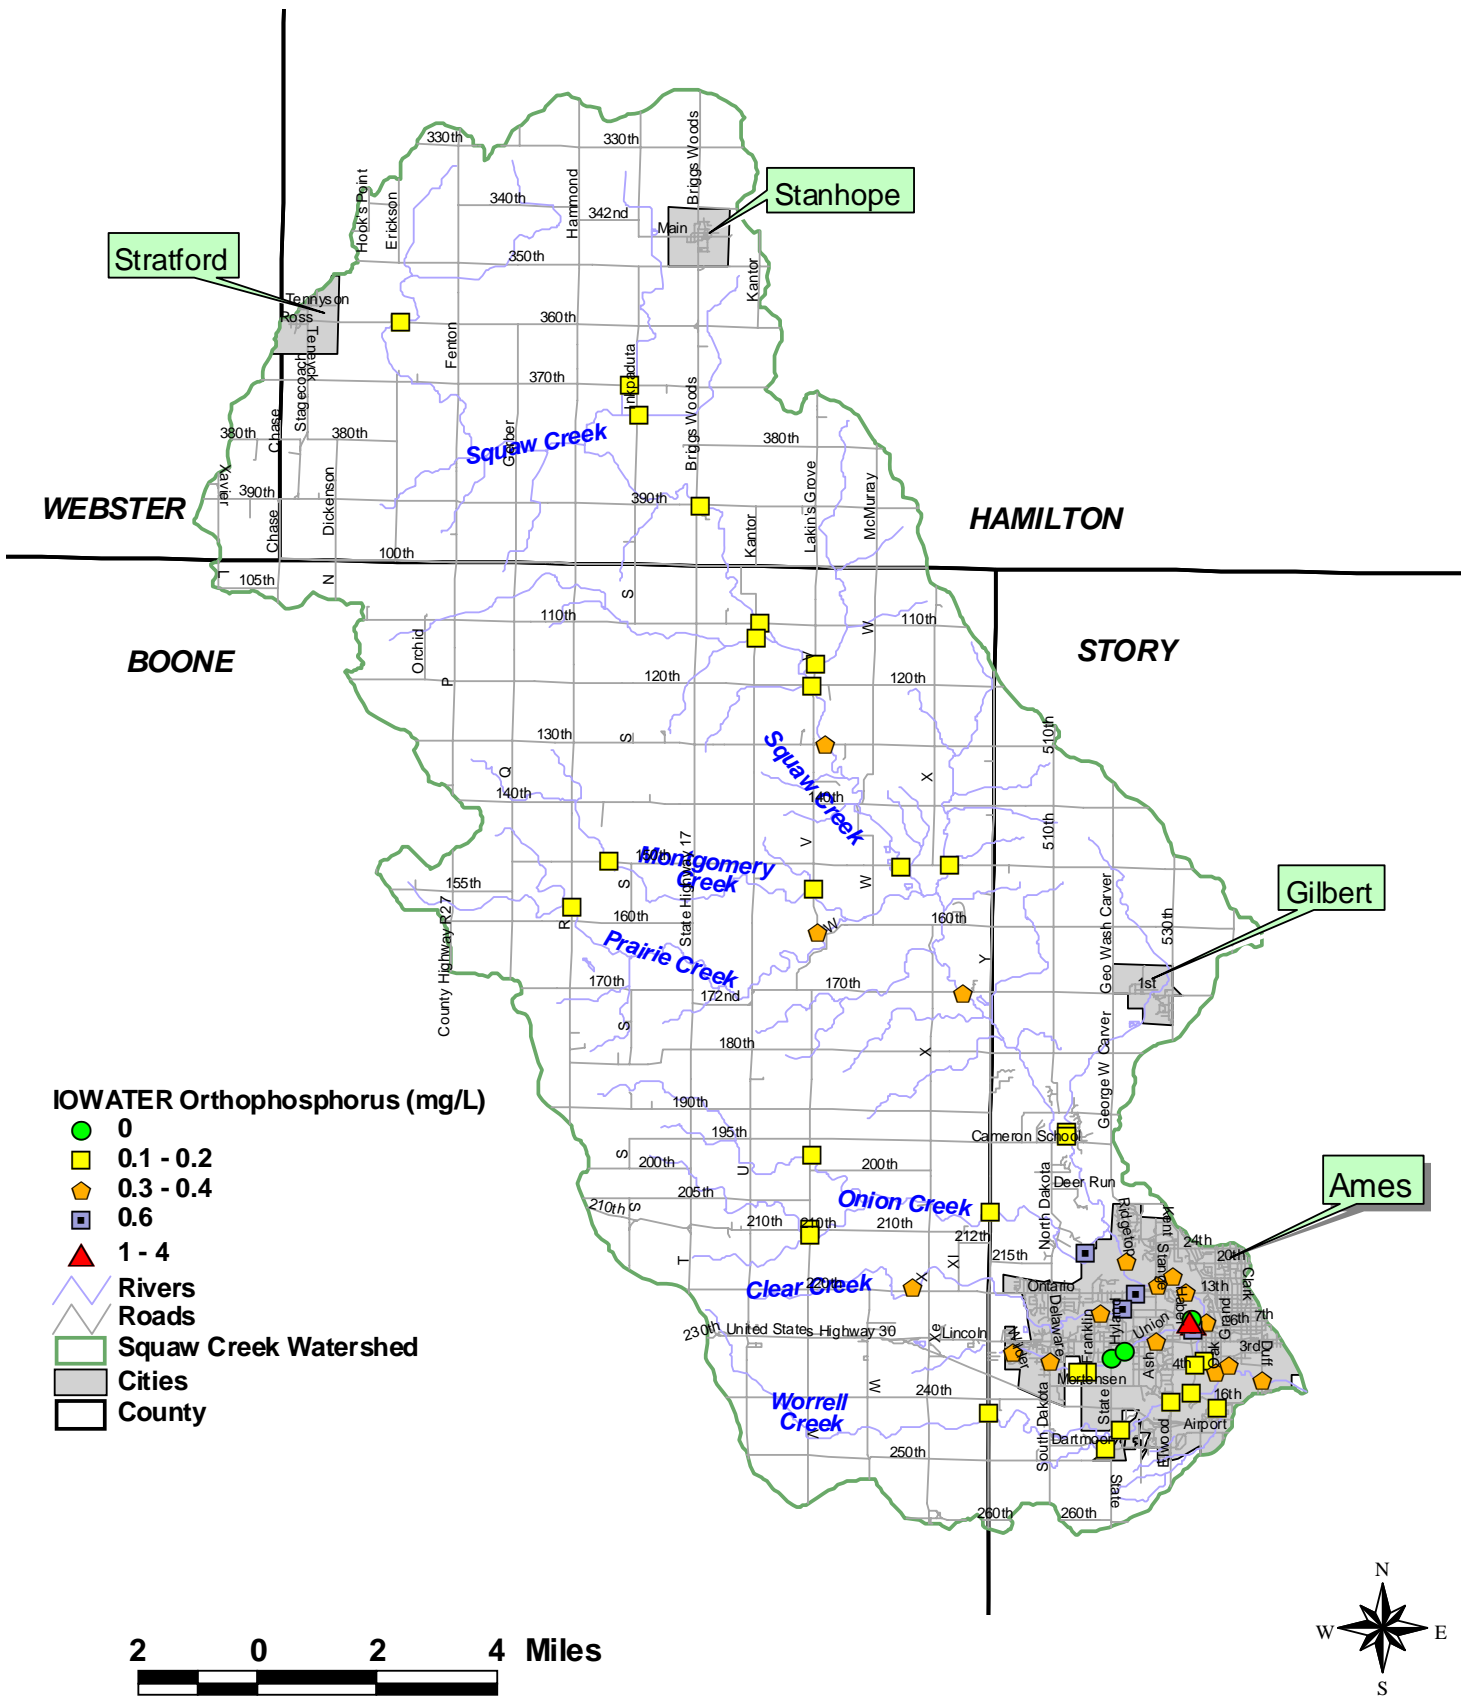

Squaw Creek Snapshot Results - May 10, 2008