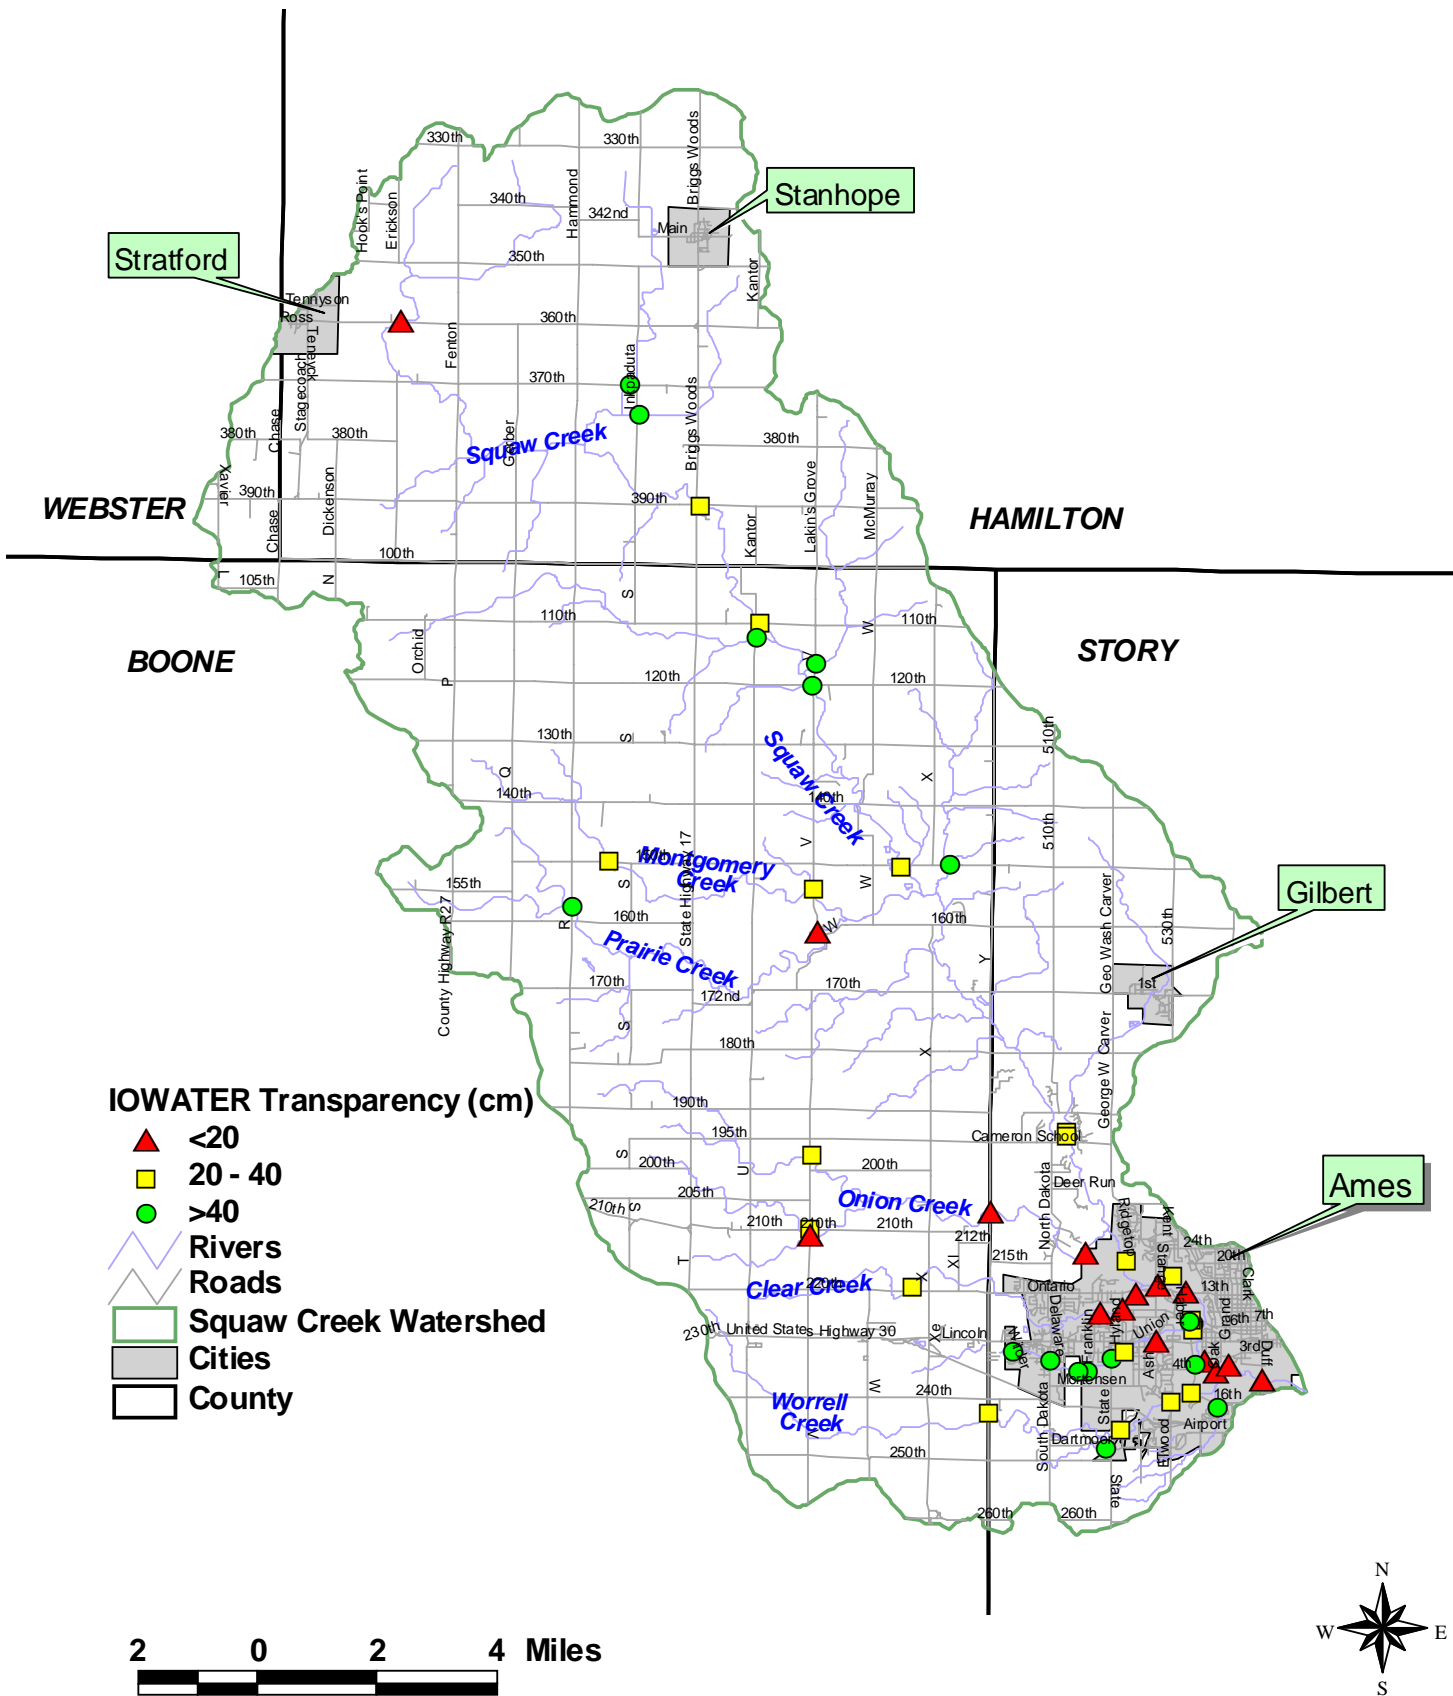

Squaw Creek Snapshot Results - May 10, 2008