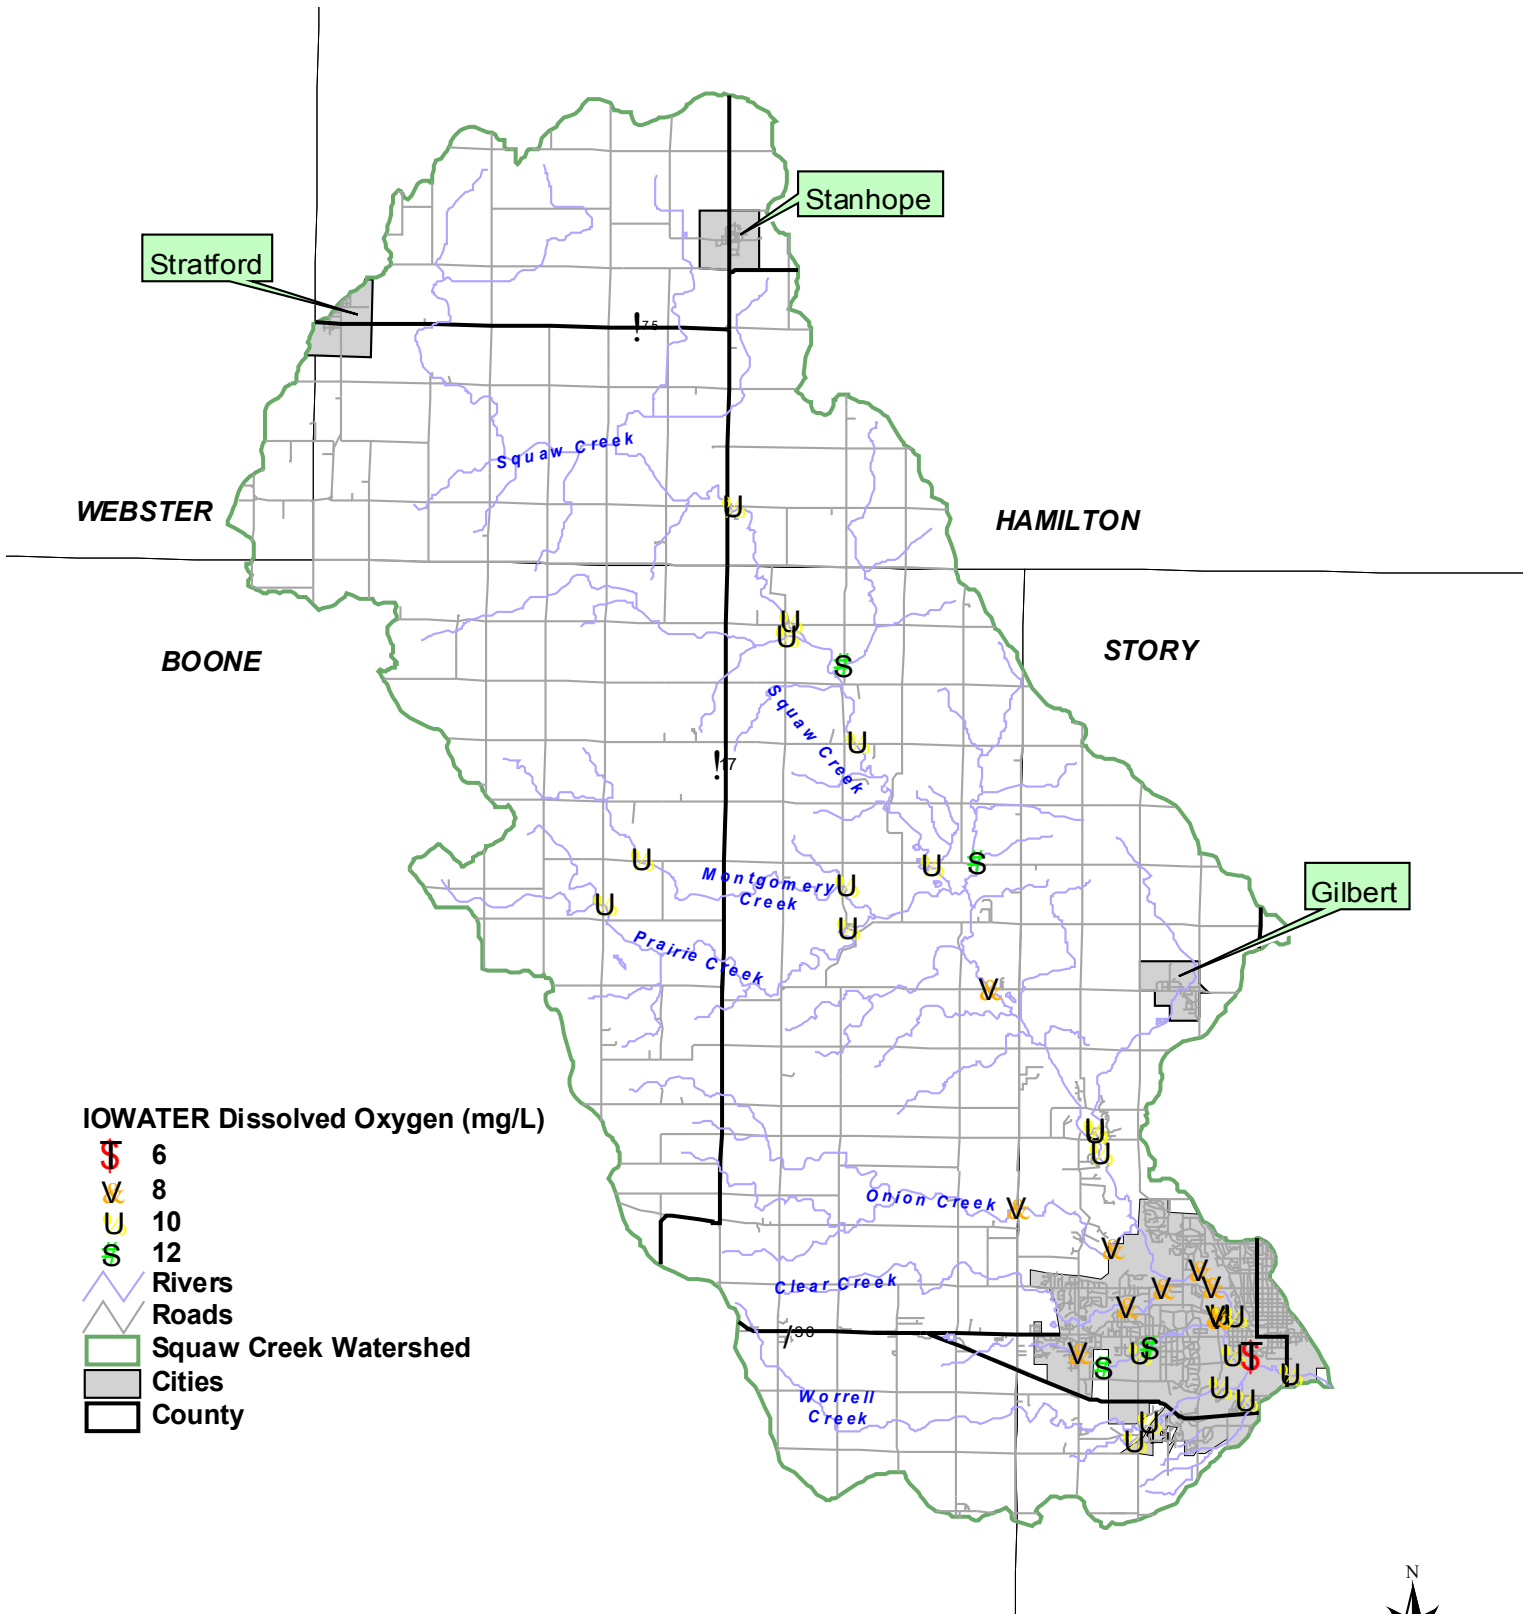

-  Snapshot Sites
-  Rivers
-  Roads
-  Squaw Creek Watershed
-  Cities
-  County

Stratford

Stanhope

Gilbert

WEBSTER

HAMILTON

BOONE

STORY

Montgomery Creek

Prairie Creek

Union Creek

Clear Creek

Worrell Creek

Stratford

Stanhope

Gilbert

WEBSTER

HAMILTON

BOONE

STORY

Squaw Creek

Squaw Creek

Montgomery Creek

Prairie Creek

Union Creek

Clear Creek

Worrell Creek