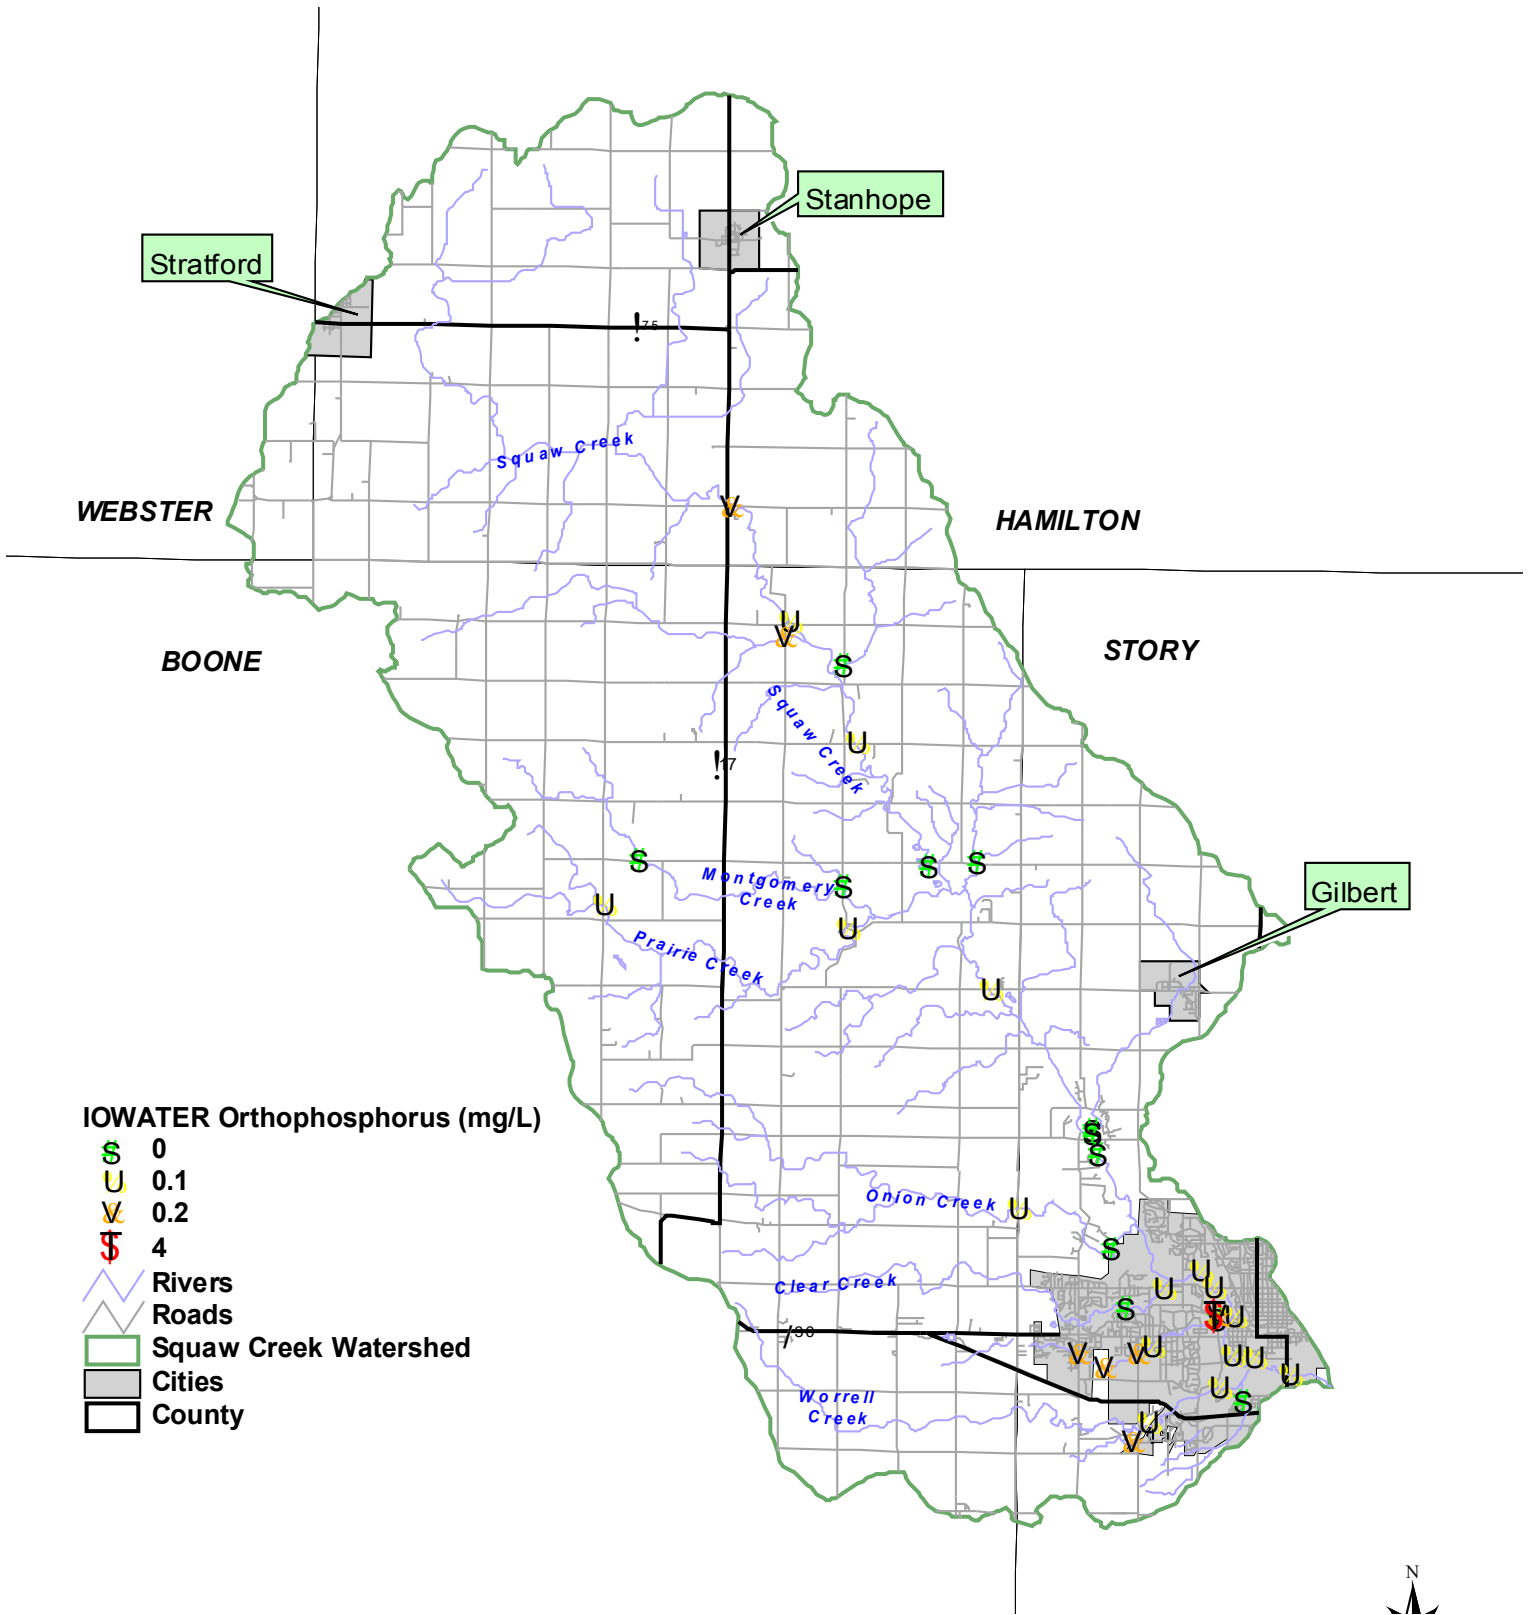

-  Snapshot Sites
-  Rivers
-  Roads
-  Squaw Creek Watershed
-  Cities
-  County

Stratford

Stanhope

Gilbert

WEBSTER

HAMILTON

BOONE

STORY

Montgomery Creek

Prairie Creek

Union Creek

Clear Creek

Worrell Creek

Stratford

Stanhope

Gilbert

WEBSTER

HAMILTON

BOONE

STORY

Squaw Creek

Squaw Creek

Montgomery Creek

Prairie Creek

Union Creek

Clear Creek

Worrell Creek