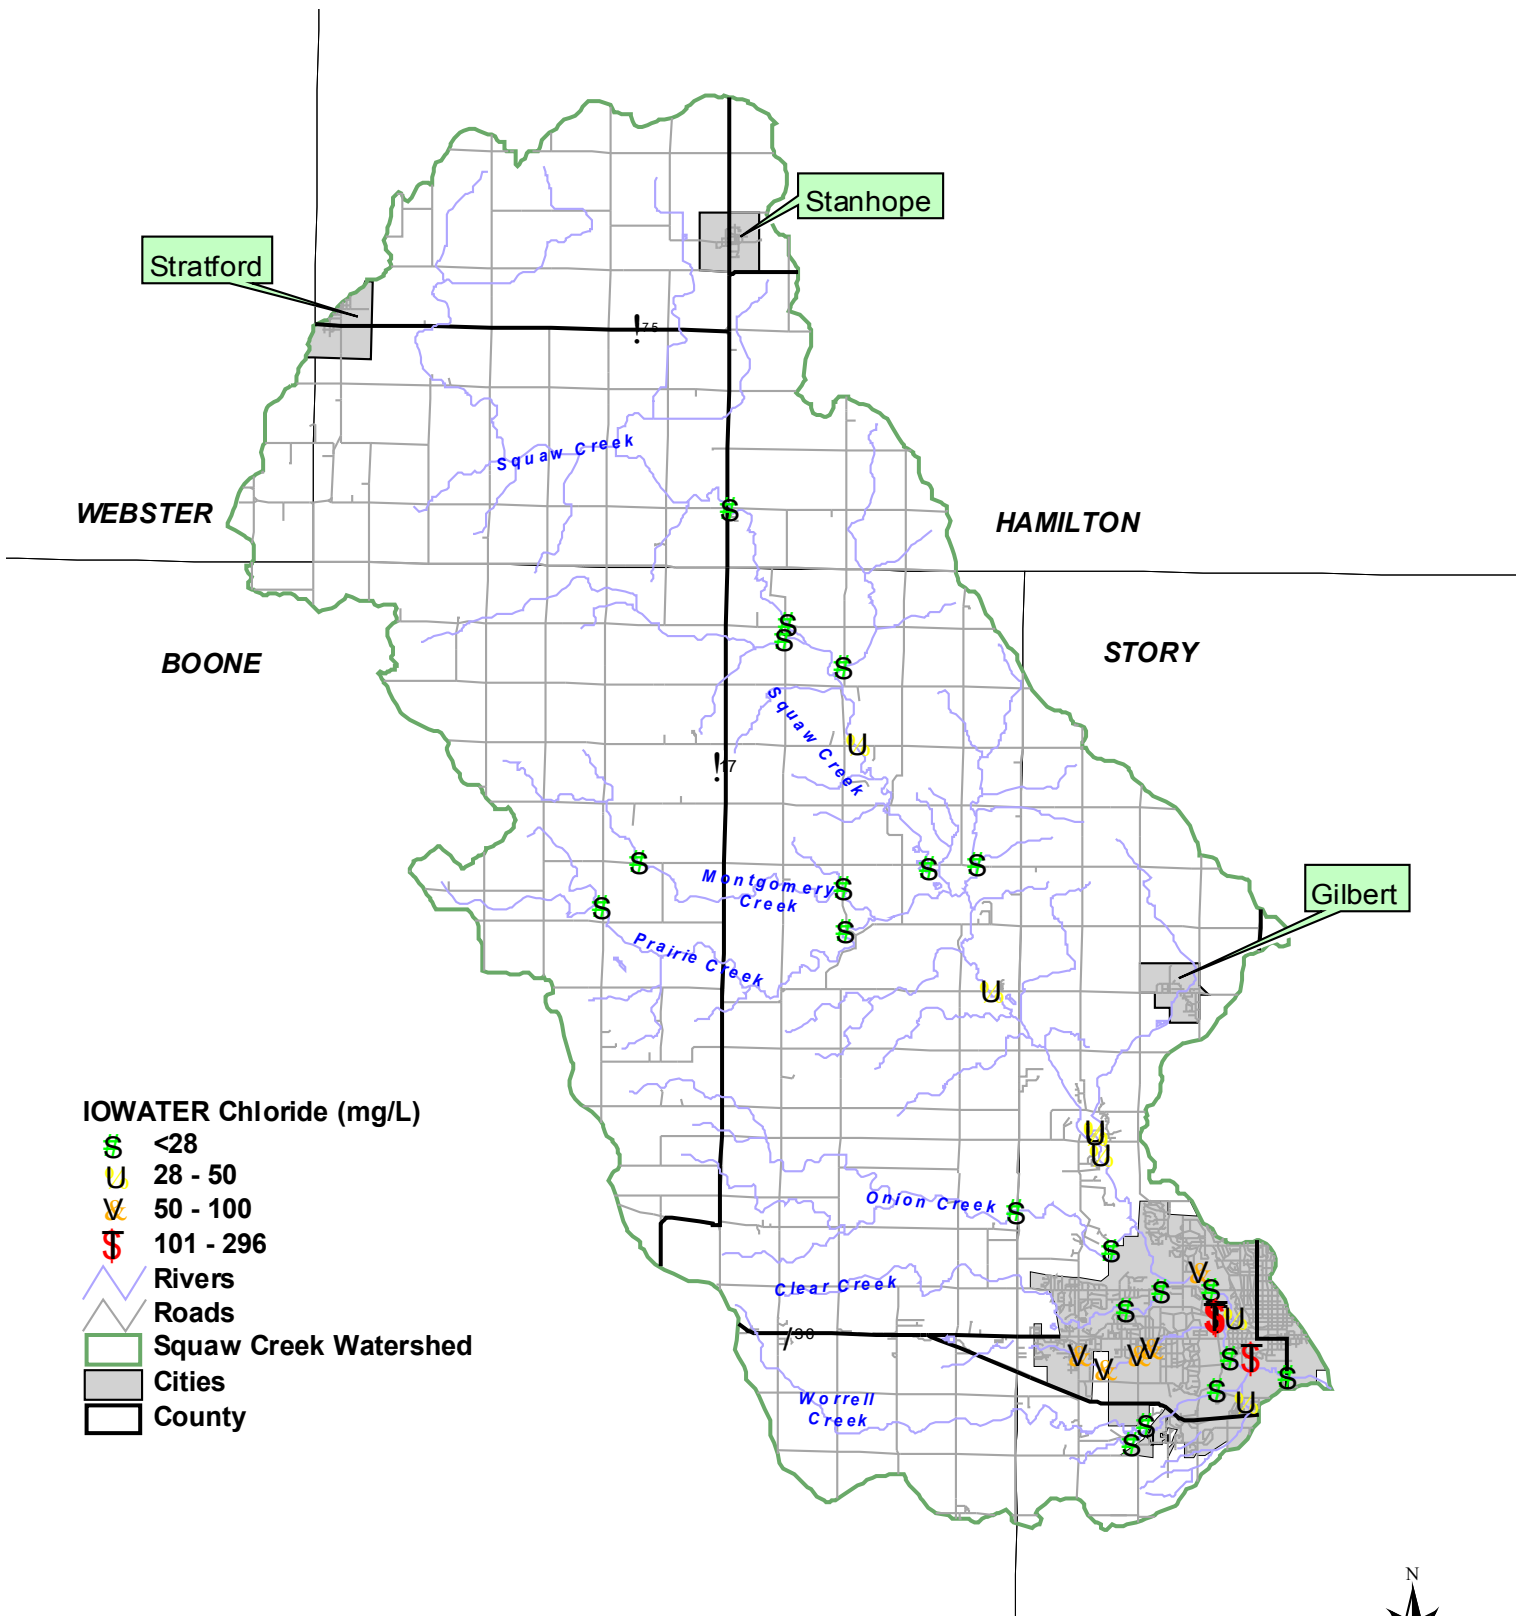

-  Snapshot Sites
-  Rivers
-  Roads
-  Squaw Creek Watershed
-  Cities
-  County

Stratford

Stanhope

Gilbert

WEBSTER

HAMILTON

BOONE

STORY

Montgomery Creek

Prairie Creek

Union Creek

Clear Creek

Worrell Creek

Stratford

Stanhope

Gilbert

WEBSTER

HAMILTON

BOONE

STORY

Squaw Creek

Squaw Creek

Montgomery Creek

Prairie Creek

Union Creek

Clear Creek

Worrell Creek