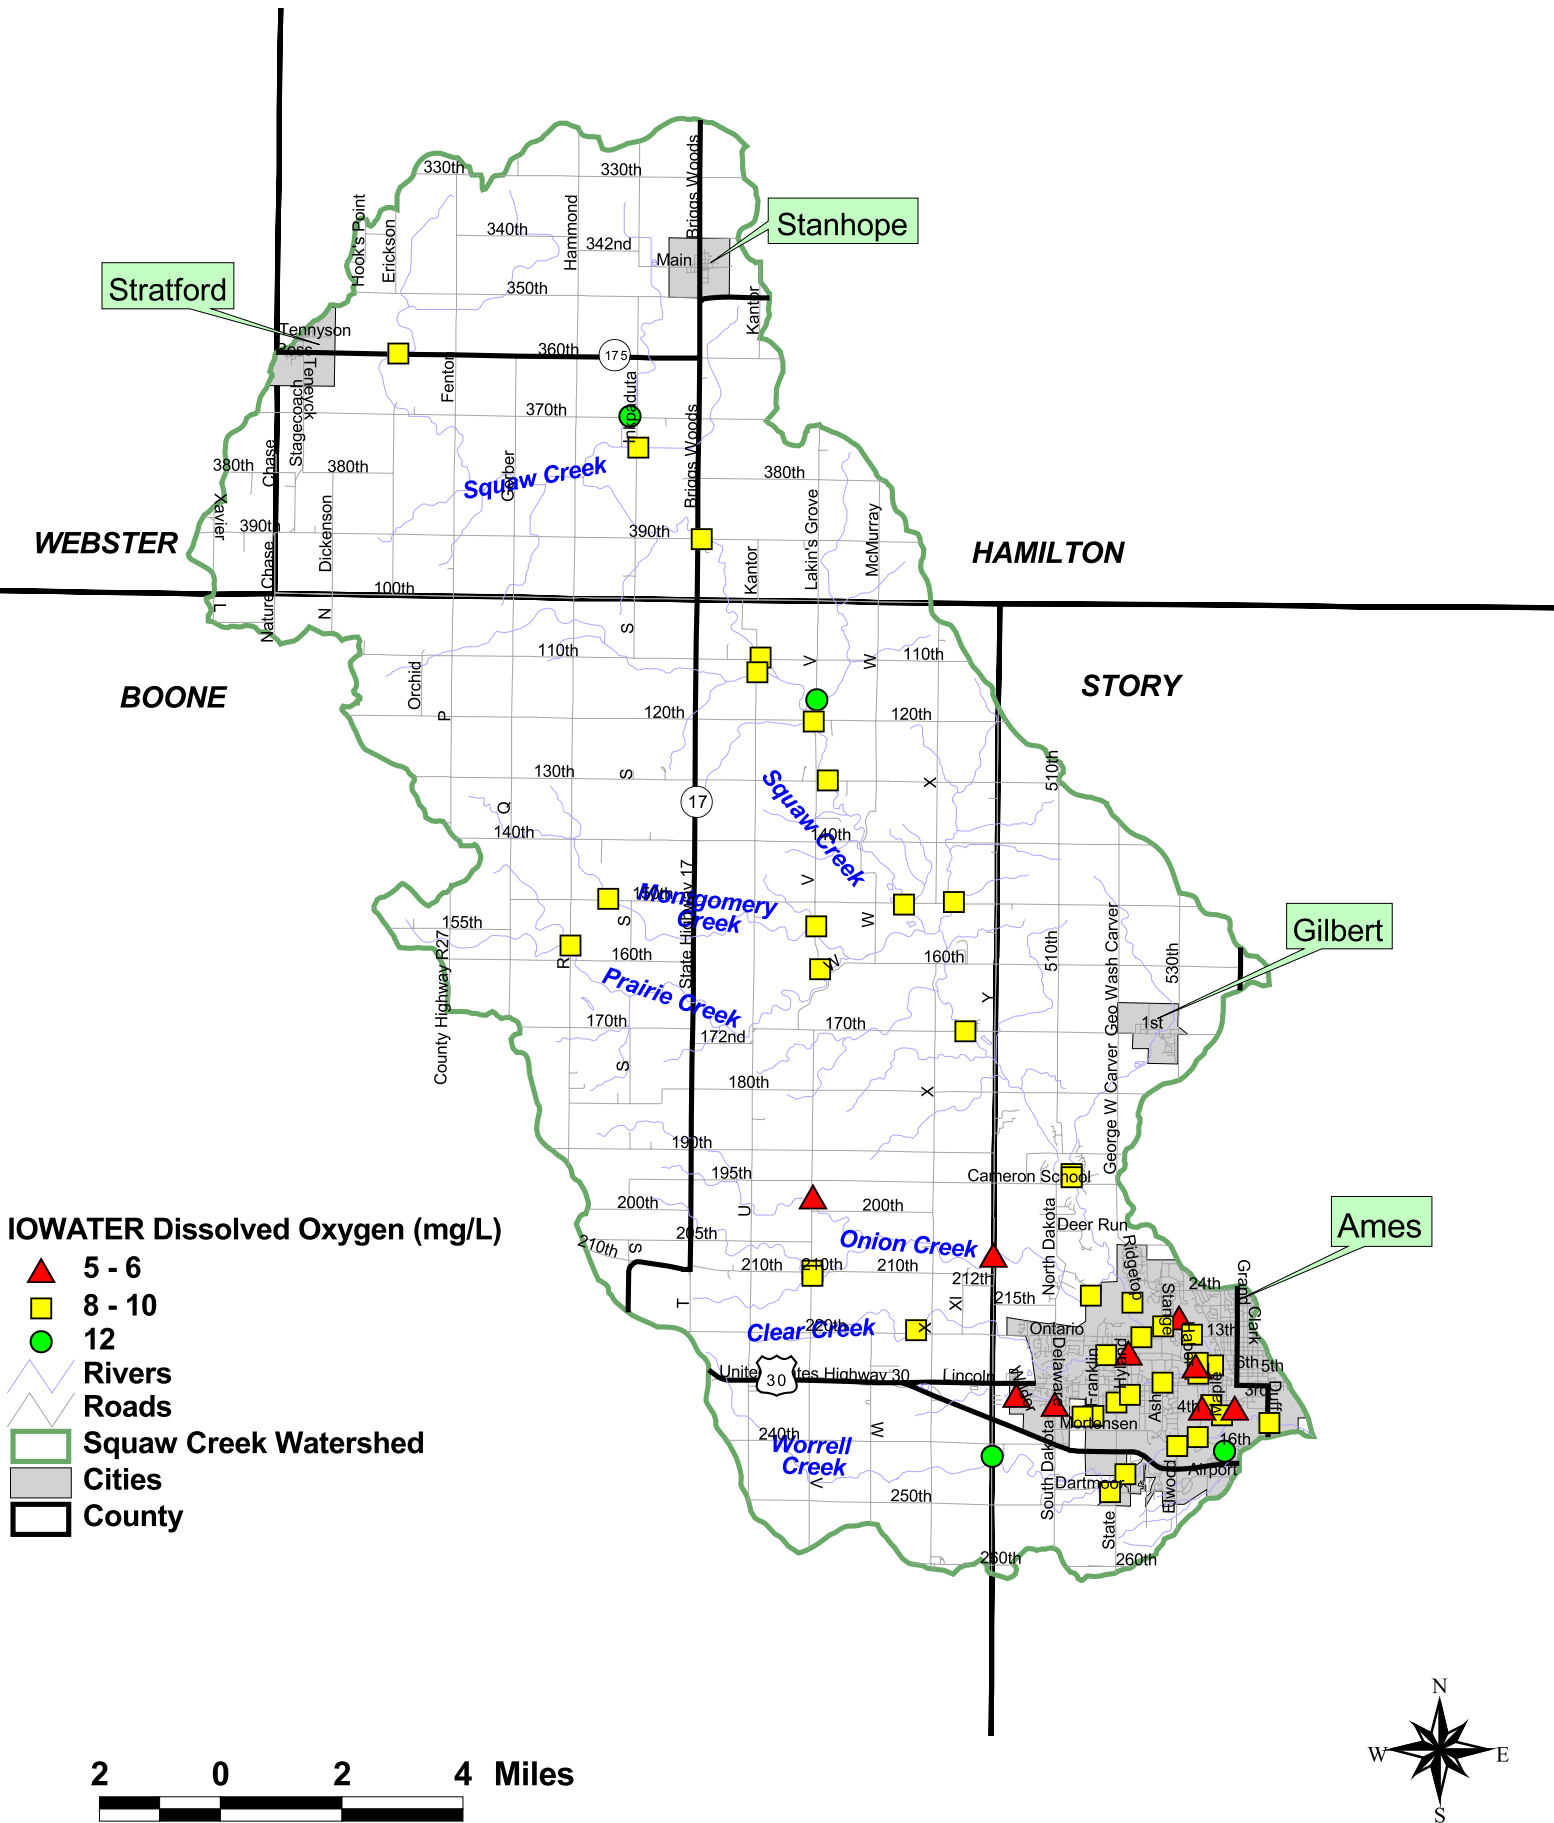

Squaw Creek Snapshot Results - October 11, 2008

Squaw Creek Snapshot Results - October 11, 2008

Squaw Creek Snapshot Results - October 11, 2008

Squaw Creek Snapshot Results - October 11, 2008

Squaw Creek Snapshot Results - October 11, 2008

Squaw Creek Snapshot Results - October 11, 2008

Squaw Creek Snapshot Results - October 11, 2008

Squaw Creek Snapshot Results - October 11, 2008

Stratford

Stanhope

Gilbert

Ames

WEBSTER

HAMILTON

BOONE

STORY

Squaw Creek

Squaw Creek

Montgomery Creek

Prairie Creek

Onion Creek

Clear Creek

Worrell Creek

Squaw Creek Snapshot Results - October 11, 2008

Squaw Creek Snapshot Results - October 11, 2008