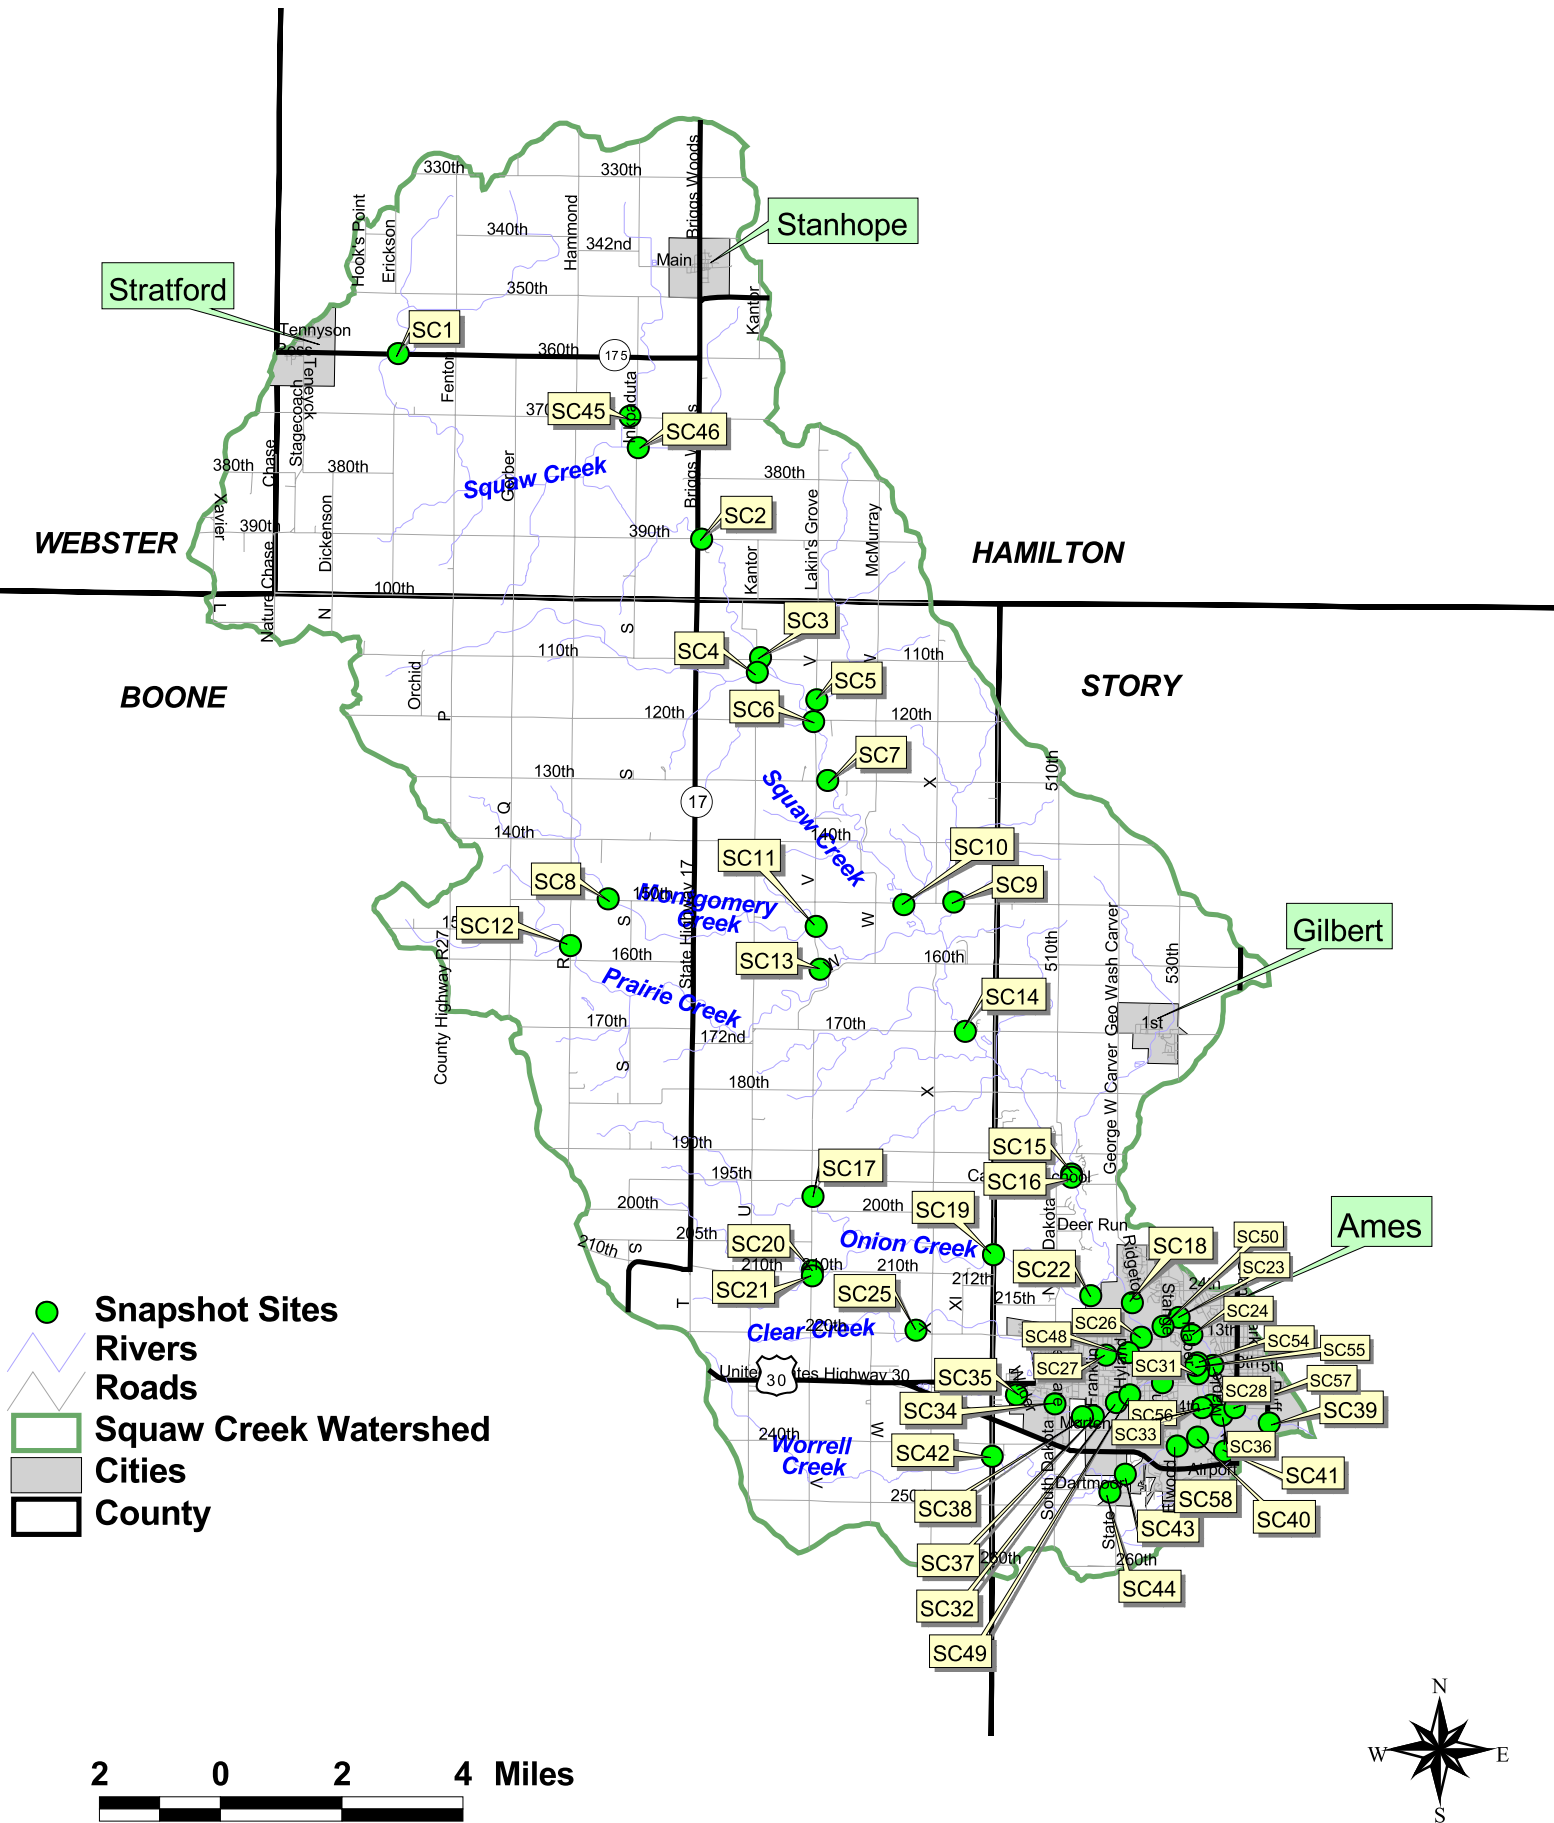

Squaw Creek Snapshot Results - October 11, 2008

Squaw Creek Snapshot Results - October 11, 2008

Squaw Creek Snapshot Results - October 11, 2008

Squaw Creek Snapshot Results - October 11, 2008

Squaw Creek Snapshot Results - October 11, 2008

Squaw Creek Snapshot Results - October 11, 2008

Squaw Creek Snapshot Results - October 11, 2008

Squaw Creek Snapshot Results - October 11, 2008

Stratford

Stanhope

Gilbert

Ames

WEBSTER

HAMILTON

BOONE

STORY

Squaw Creek

Squaw Creek

Montgomery Creek

Prairie Creek

Onion Creek

Clear Creek

Worrell Creek

Squaw Creek Snapshot Results - October 11, 2008

Squaw Creek Snapshot Results - October 11, 2008