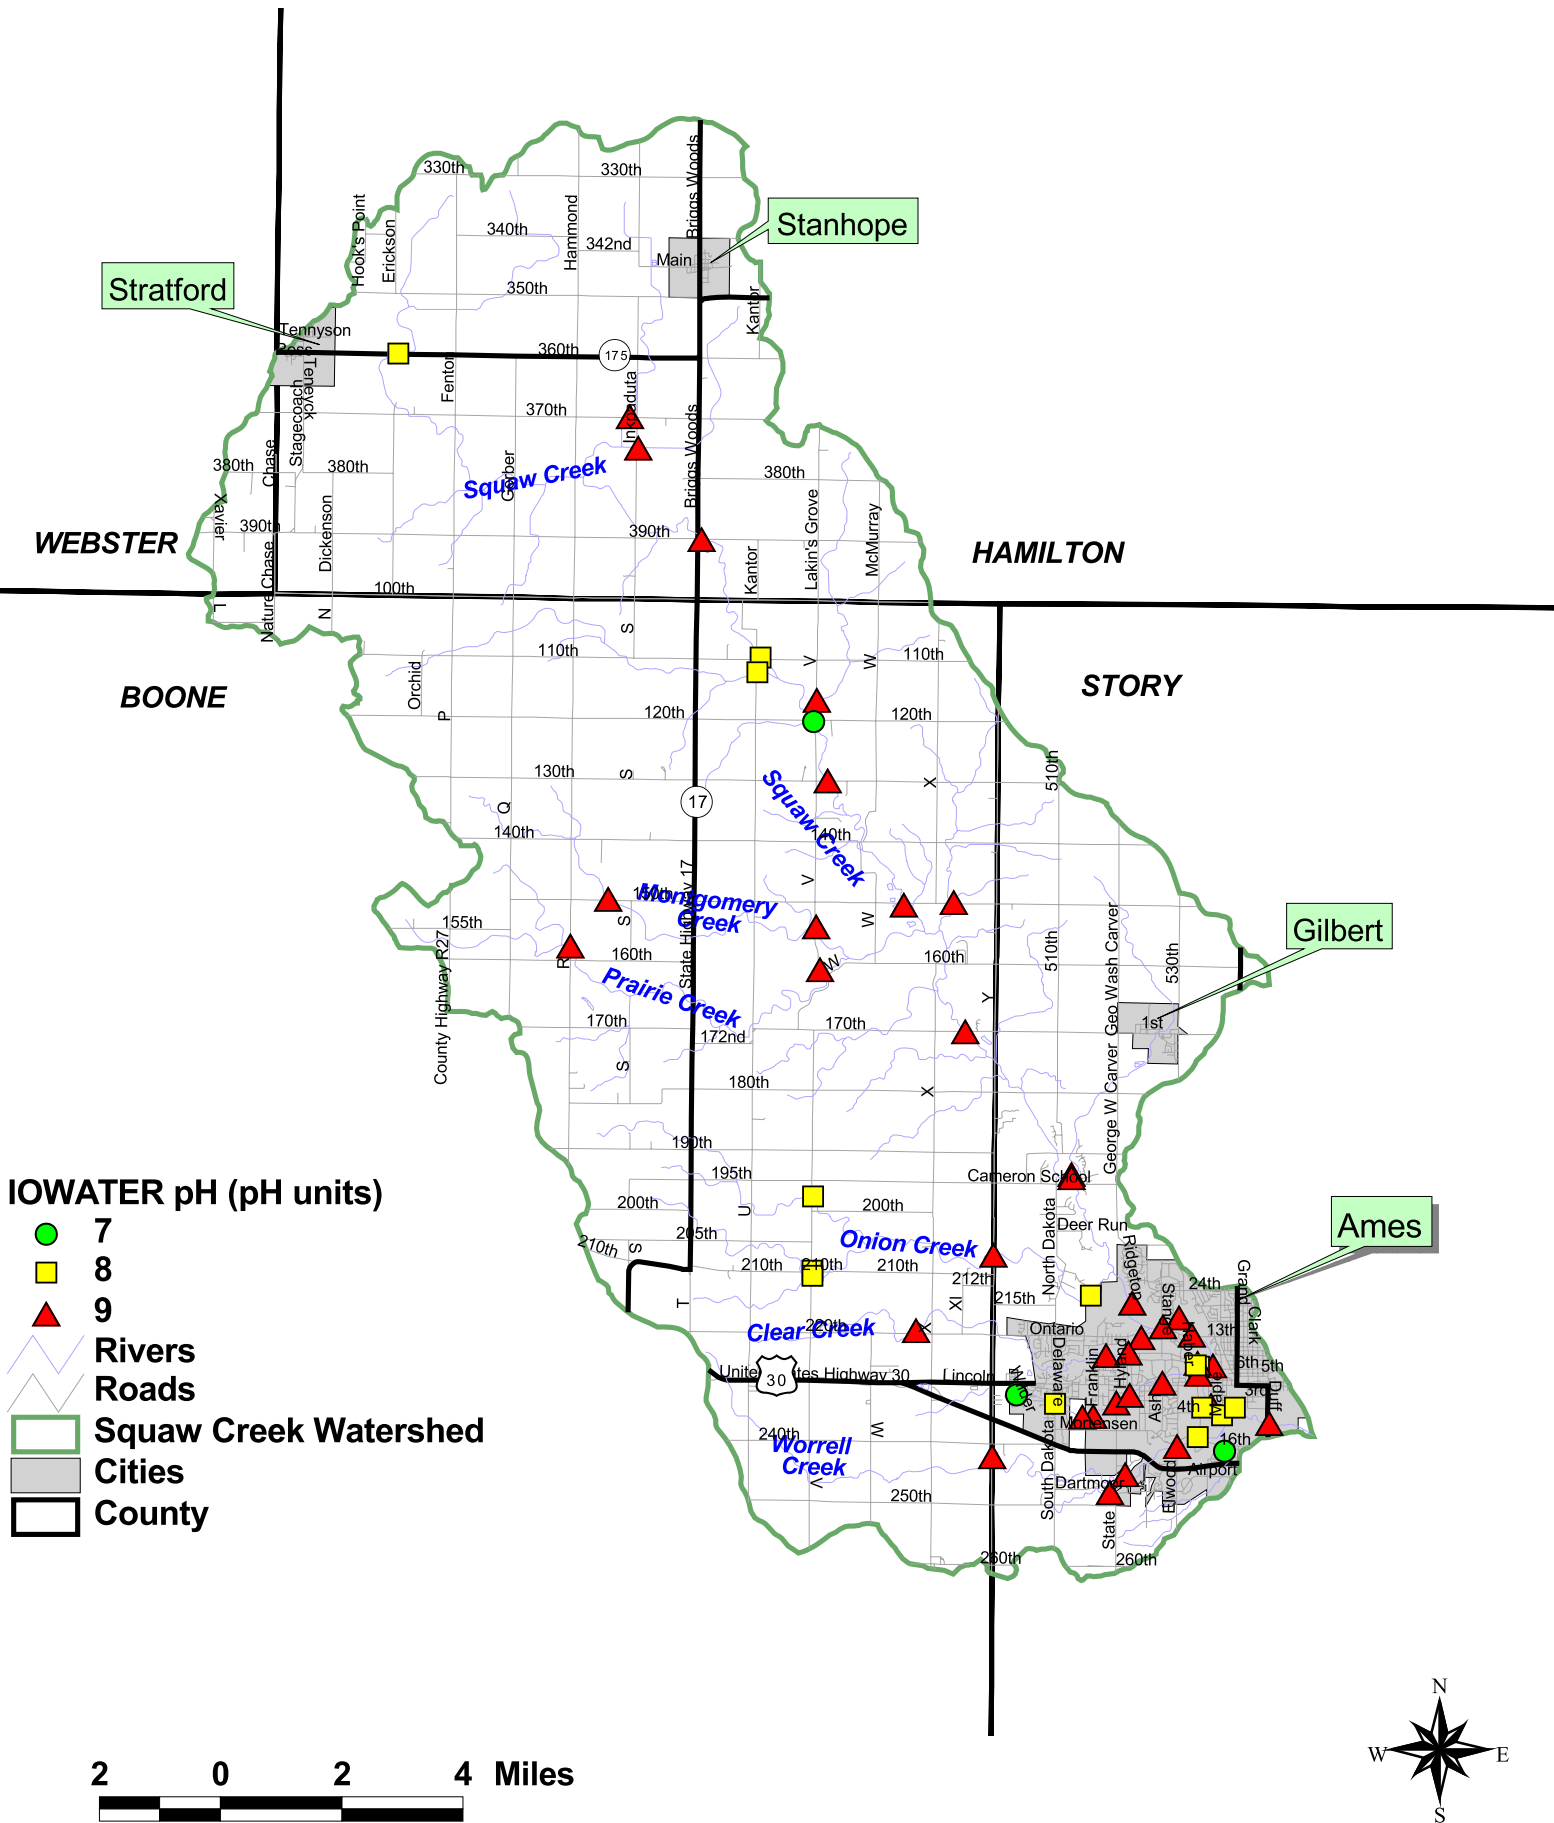

Squaw Creek Snapshot Results - October 11, 2008

Squaw Creek Snapshot Results - October 11, 2008

Squaw Creek Snapshot Results - October 11, 2008

Squaw Creek Snapshot Results - October 11, 2008

Squaw Creek Snapshot Results - October 11, 2008

Squaw Creek Snapshot Results - October 11, 2008

Squaw Creek Snapshot Results - October 11, 2008

Squaw Creek Snapshot Results - October 11, 2008

Stratford

Stanhope

Gilbert

Ames

WEBSTER

HAMILTON

BOONE

STORY

Squaw Creek

Squaw Creek

Montgomery Creek

Prairie Creek

Onion Creek

Clear Creek

Worrell Creek

Squaw Creek Snapshot Results - October 11, 2008

Squaw Creek Snapshot Results - October 11, 2008