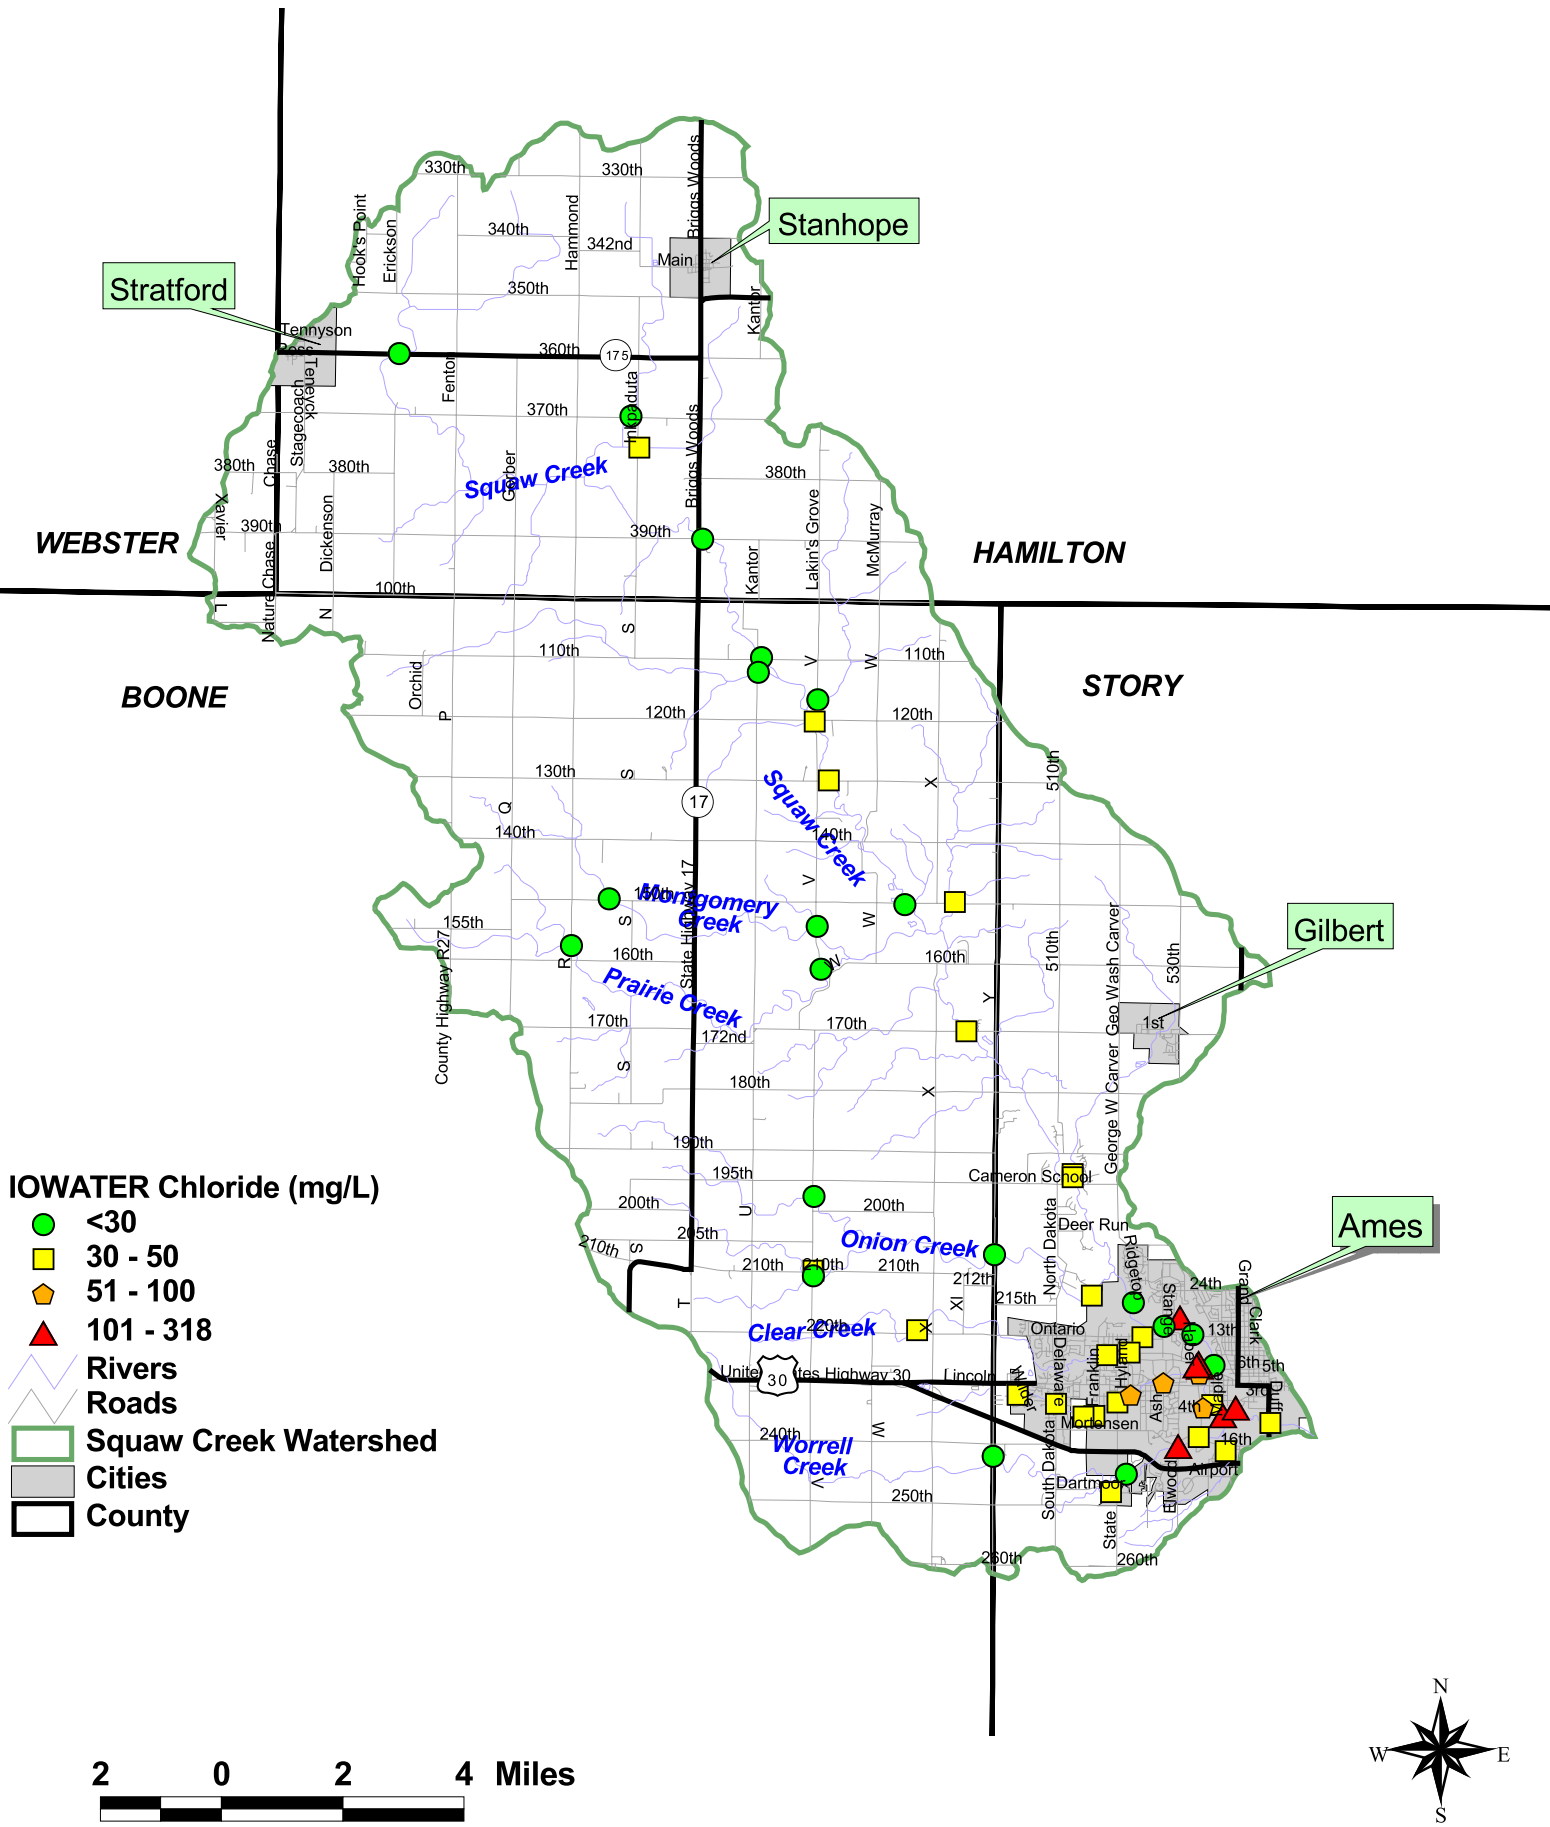

Squaw Creek Snapshot Results - October 11, 2008

Squaw Creek Snapshot Results - October 11, 2008

Squaw Creek Snapshot Results - October 11, 2008

Squaw Creek Snapshot Results - October 11, 2008

Squaw Creek Snapshot Results - October 11, 2008

Squaw Creek Snapshot Results - October 11, 2008

Squaw Creek Snapshot Results - October 11, 2008

Squaw Creek Snapshot Results - October 11, 2008

Stratford

Stanhope

Gilbert

Ames

WEBSTER

HAMILTON

BOONE

STORY

Squaw Creek

Squaw Creek

Montgomery Creek

Prairie Creek

Onion Creek

Clear Creek

Worrell Creek

Squaw Creek Snapshot Results - October 11, 2008

Squaw Creek Snapshot Results - October 11, 2008