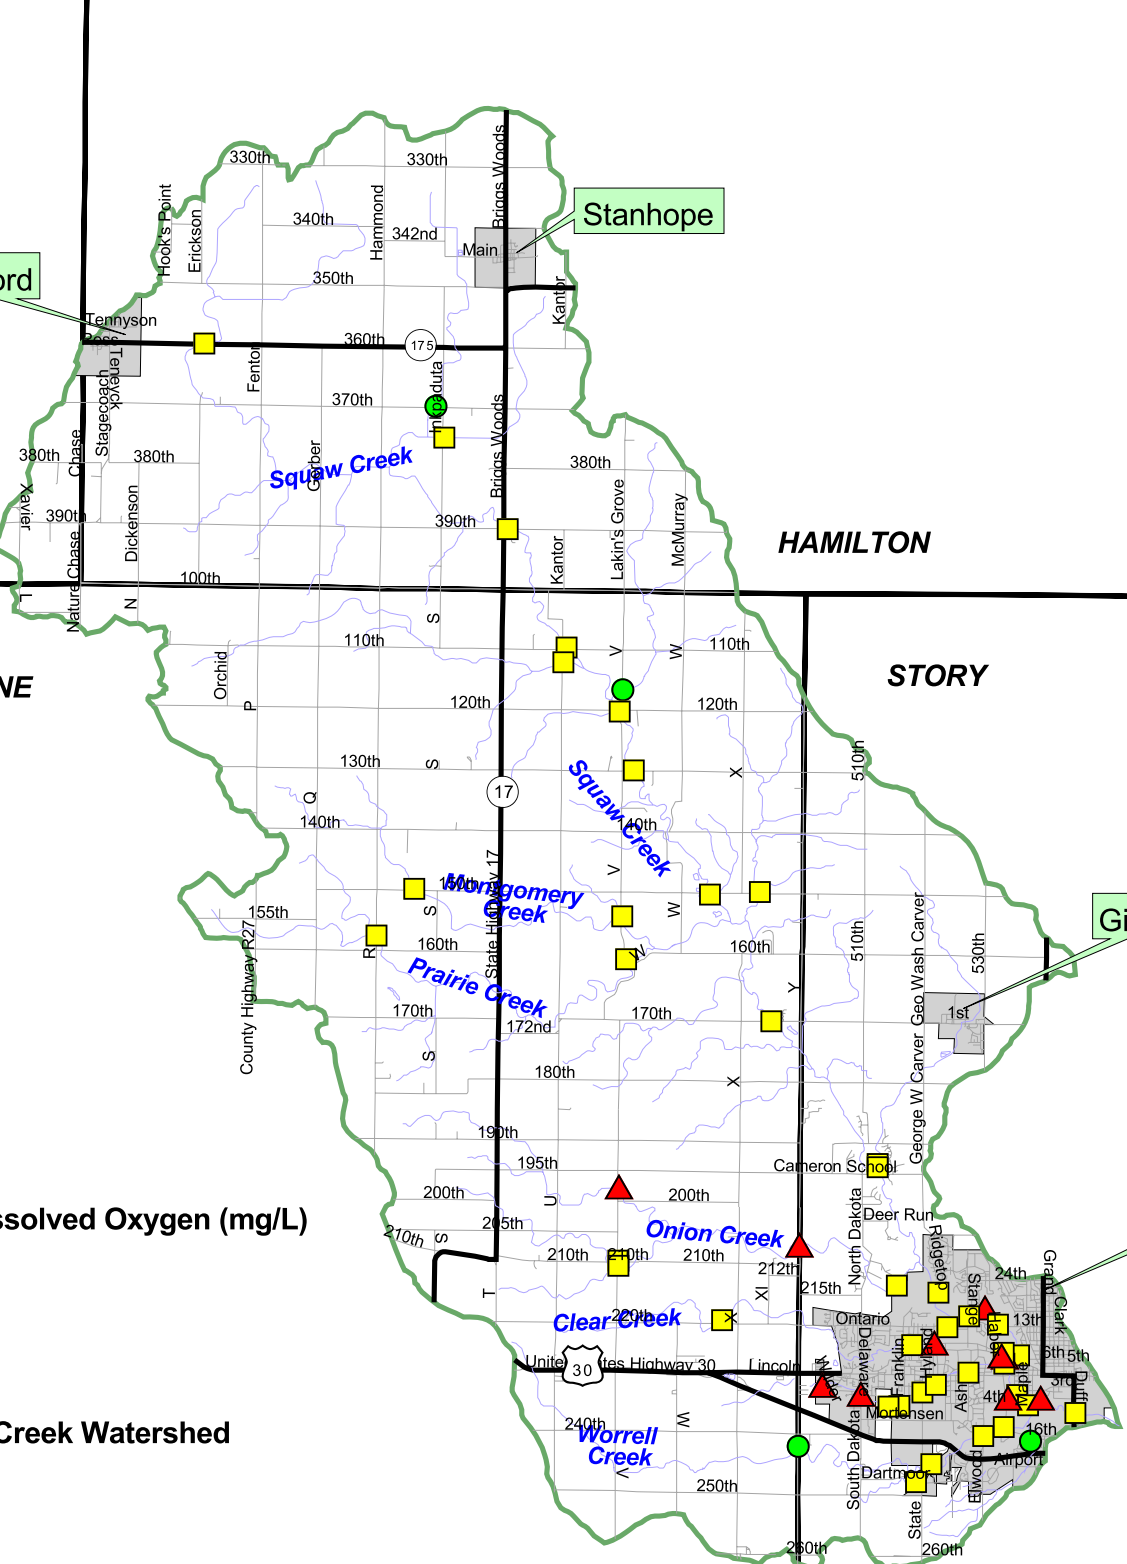

Squaw Creek Snapshot Results - October 11, 2008

Squaw Creek Snapshot Results - October 11, 2008

Squaw Creek Snapshot Results - October 11, 2008

Squaw Creek Snapshot Results - October 11, 2008

Squaw Creek Snapshot Results - October 11, 2008

Squaw Creek Snapshot Results - October 11, 2008

Squaw Creek Snapshot Results - October 11, 2008

Squaw Creek Snapshot Results - October 11, 2008

Stratford

Stanhope

Gilbert

Ames

WEBSTER

HAMILTON

BOONE

STORY

Squaw Creek

Squaw Creek

Montgomery Creek

Prairie Creek

Onion Creek

Clear Creek

Worrell Creek

Squaw Creek Snapshot Results - October 11, 2008

Squaw Creek Snapshot Results - October 11, 2008