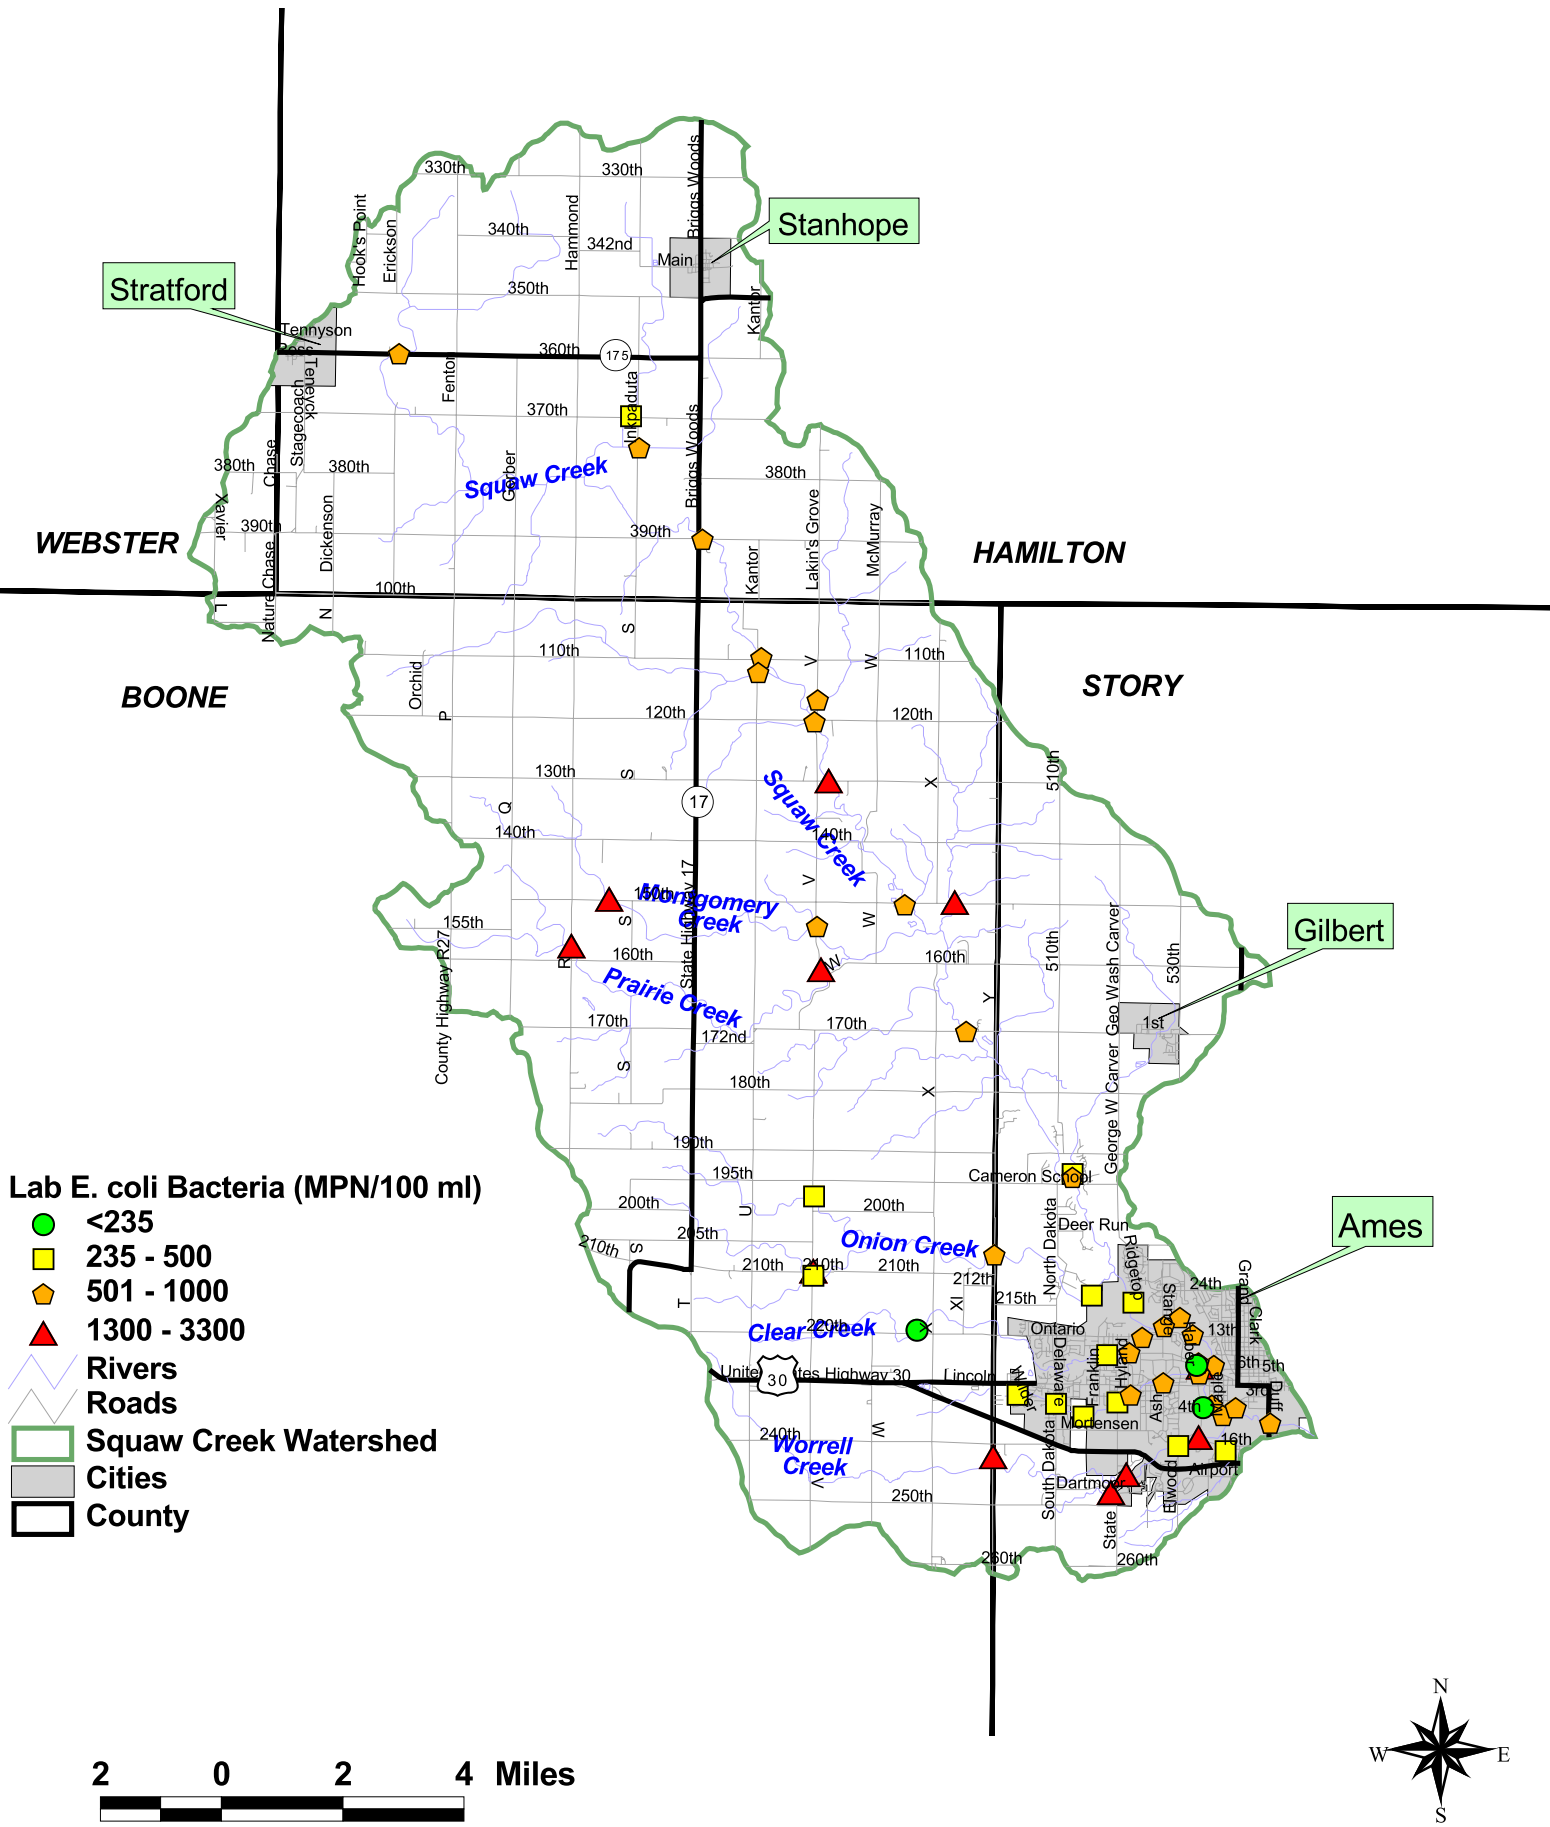

Squaw Creek Snapshot Results - October 11, 2008

Squaw Creek Snapshot Results - October 11, 2008

Squaw Creek Snapshot Results - October 11, 2008

Squaw Creek Snapshot Results - October 11, 2008

Squaw Creek Snapshot Results - October 11, 2008

Squaw Creek Snapshot Results - October 11, 2008

Squaw Creek Snapshot Results - October 11, 2008

Squaw Creek Snapshot Results - October 11, 2008

Stratford

Stanhope

Gilbert

Ames

WEBSTER

HAMILTON

BOONE

STORY

Squaw Creek

Squaw Creek

Montgomery Creek

Prairie Creek

Onion Creek

Clear Creek

Worrell Creek

Squaw Creek Snapshot Results - October 11, 2008

Squaw Creek Snapshot Results - October 11, 2008