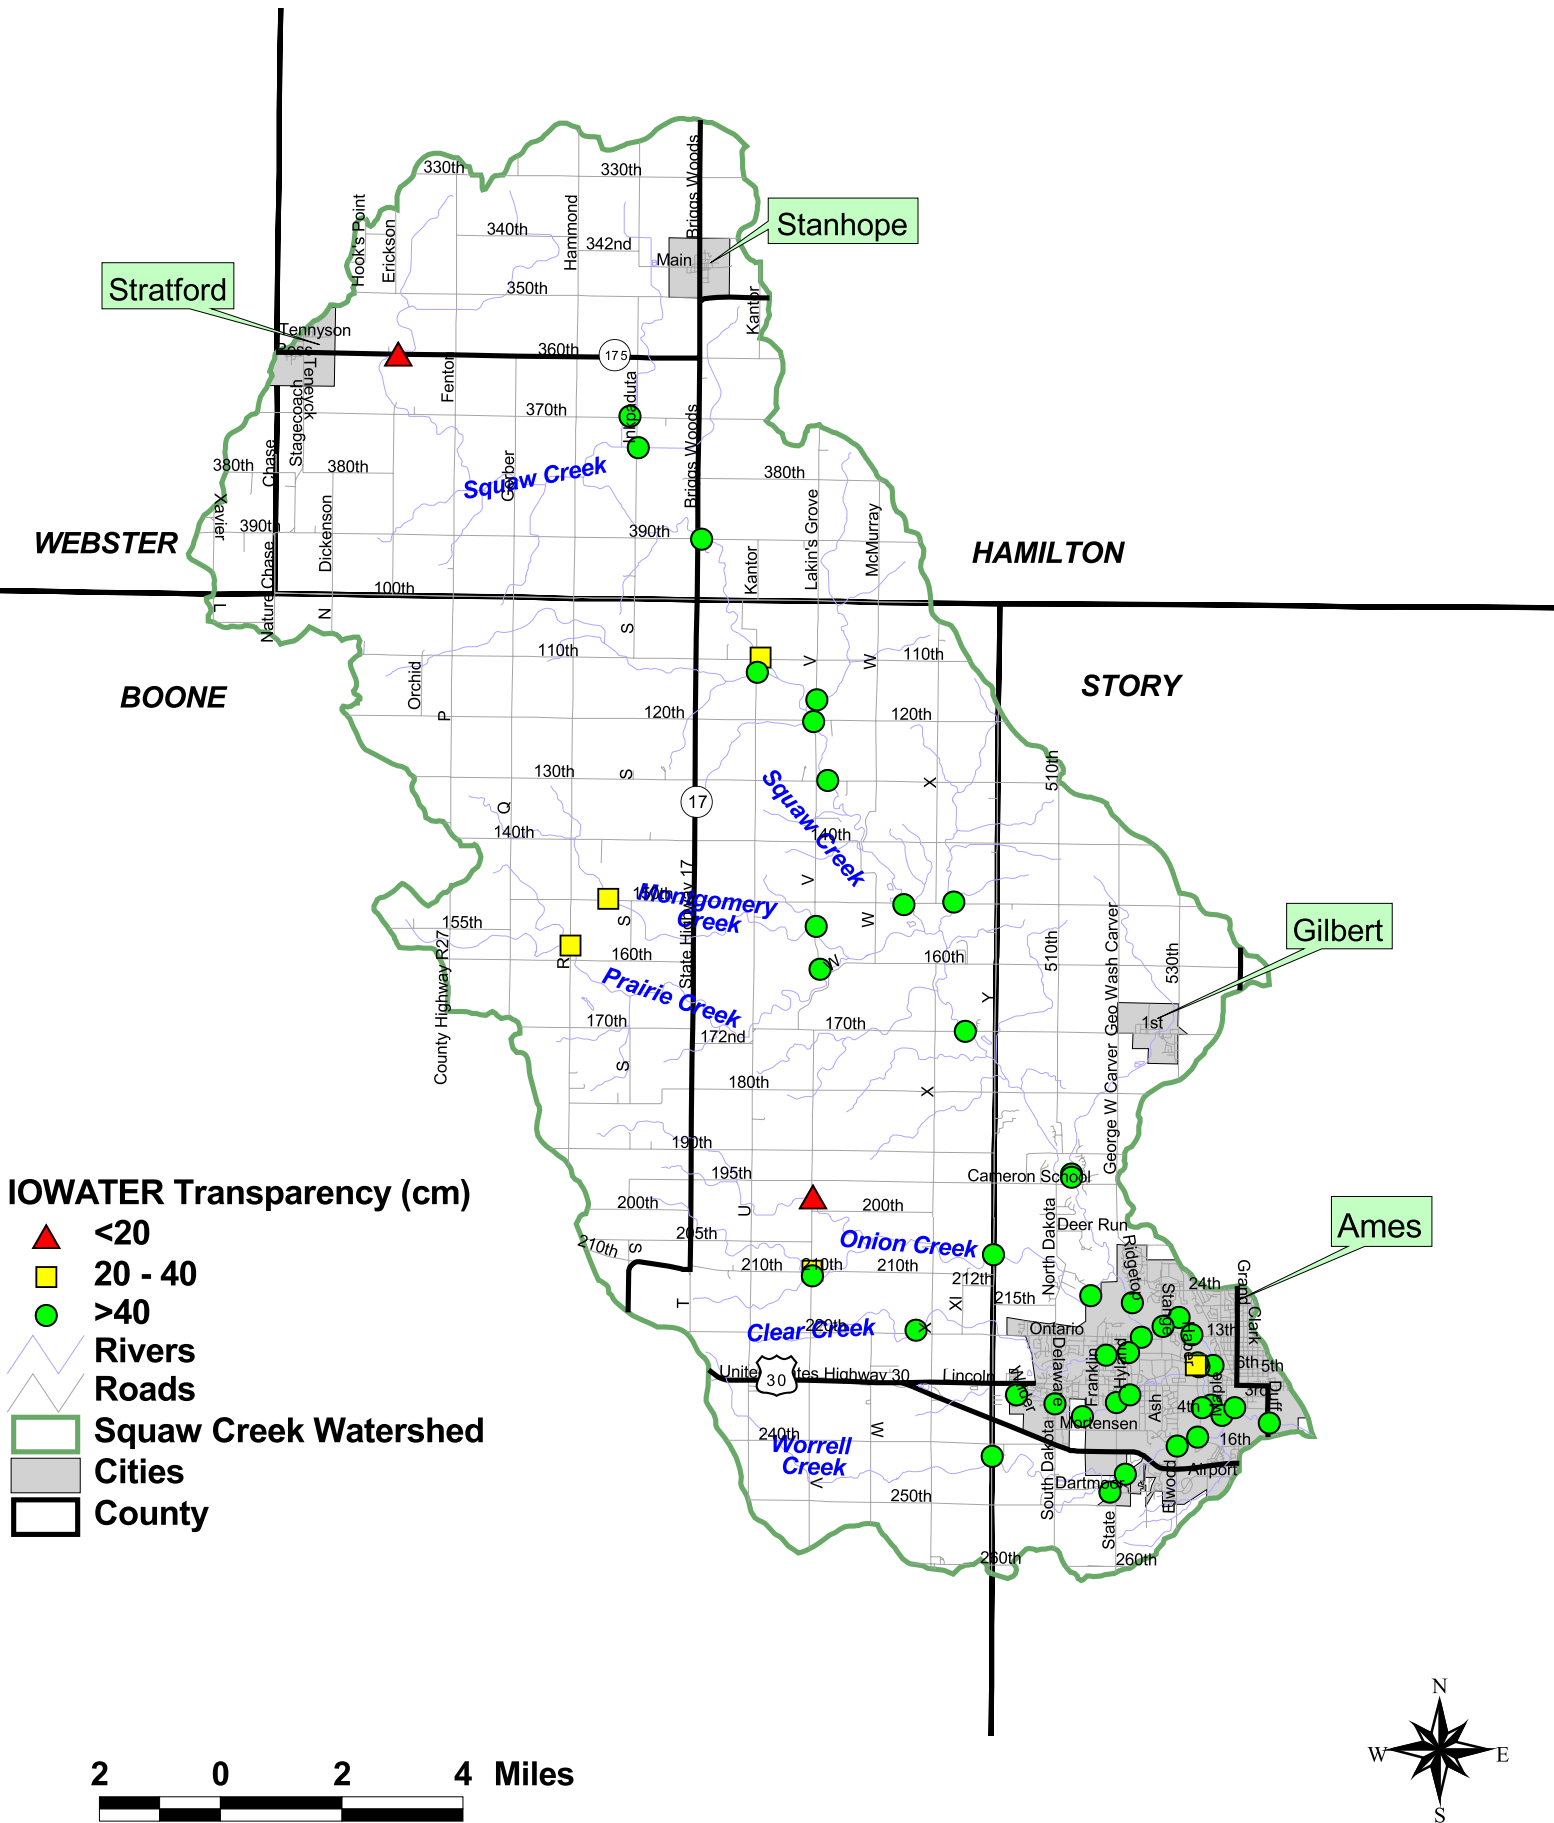

Squaw Creek Snapshot Results - October 11, 2008

Squaw Creek Snapshot Results - October 11, 2008

Squaw Creek Snapshot Results - October 11, 2008

Squaw Creek Snapshot Results - October 11, 2008

Squaw Creek Snapshot Results - October 11, 2008

Squaw Creek Snapshot Results - October 11, 2008

Squaw Creek Snapshot Results - October 11, 2008

Squaw Creek Snapshot Results - October 11, 2008

Stratford

Stanhope

Gilbert

Ames

WEBSTER

HAMILTON

BOONE

STORY

Squaw Creek

Squaw Creek

Montgomery Creek

Prairie Creek

Onion Creek

Clear Creek

Worrell Creek

Squaw Creek Snapshot Results - October 11, 2008

Squaw Creek Snapshot Results - October 11, 2008