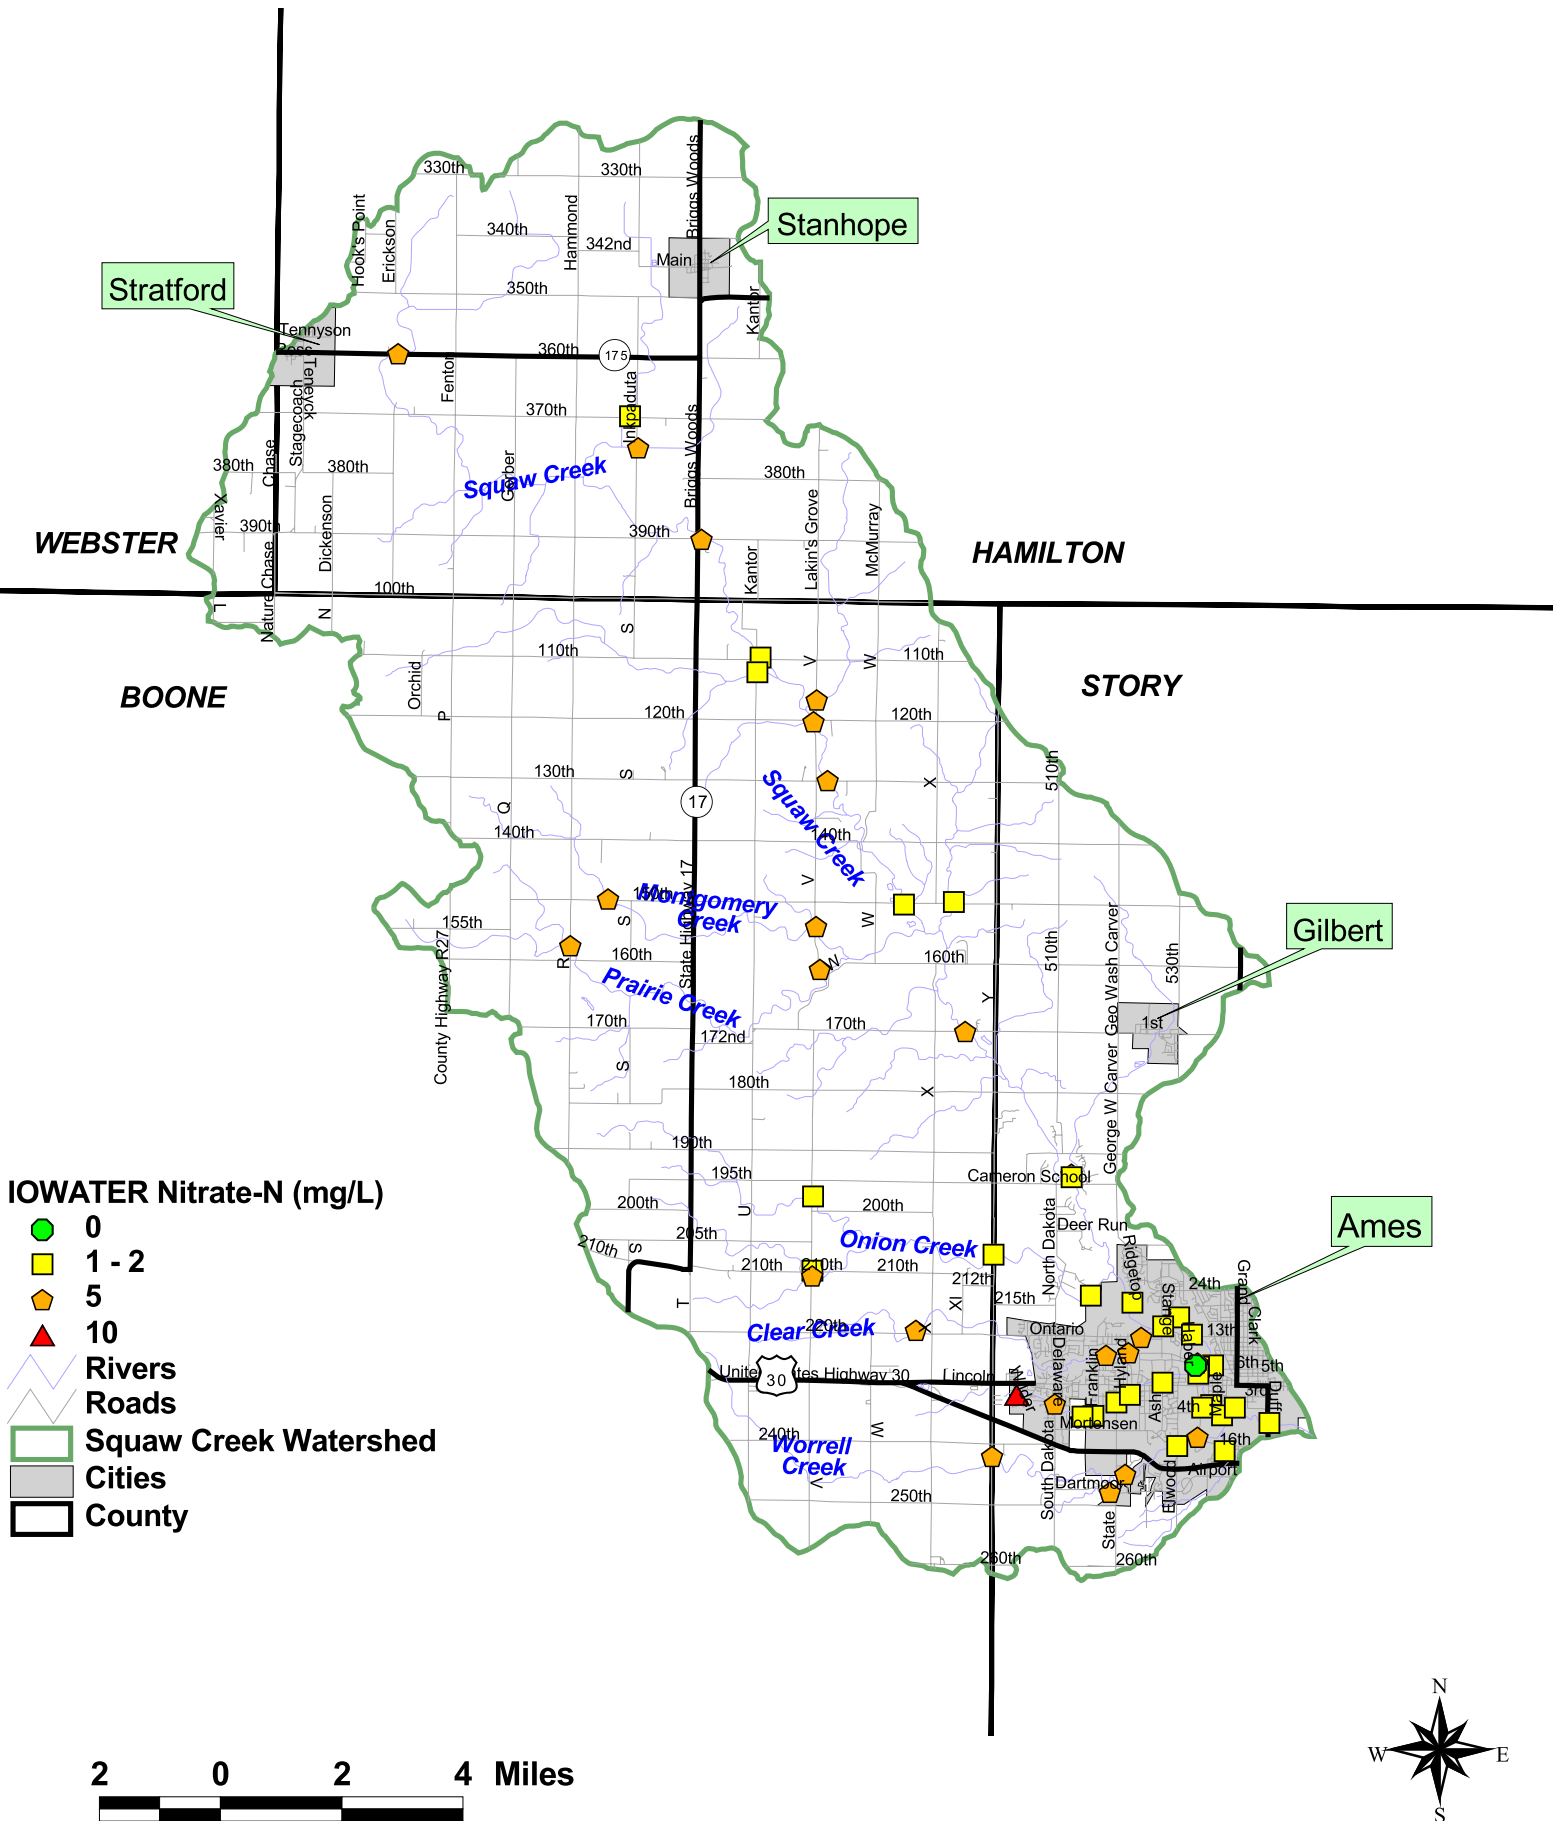

Squaw Creek Snapshot Results - October 11, 2008

Squaw Creek Snapshot Results - October 11, 2008

Squaw Creek Snapshot Results - October 11, 2008

Squaw Creek Snapshot Results - October 11, 2008

Squaw Creek Snapshot Results - October 11, 2008

Squaw Creek Snapshot Results - October 11, 2008

Squaw Creek Snapshot Results - October 11, 2008

Squaw Creek Snapshot Results - October 11, 2008

Stratford

Stanhope

Gilbert

Ames

WEBSTER

HAMILTON

BOONE

STORY

Squaw Creek

Squaw Creek

Montgomery Creek

Prairie Creek

Onion Creek

Clear Creek

Worrell Creek

Squaw Creek Snapshot Results - October 11, 2008

Squaw Creek Snapshot Results - October 11, 2008