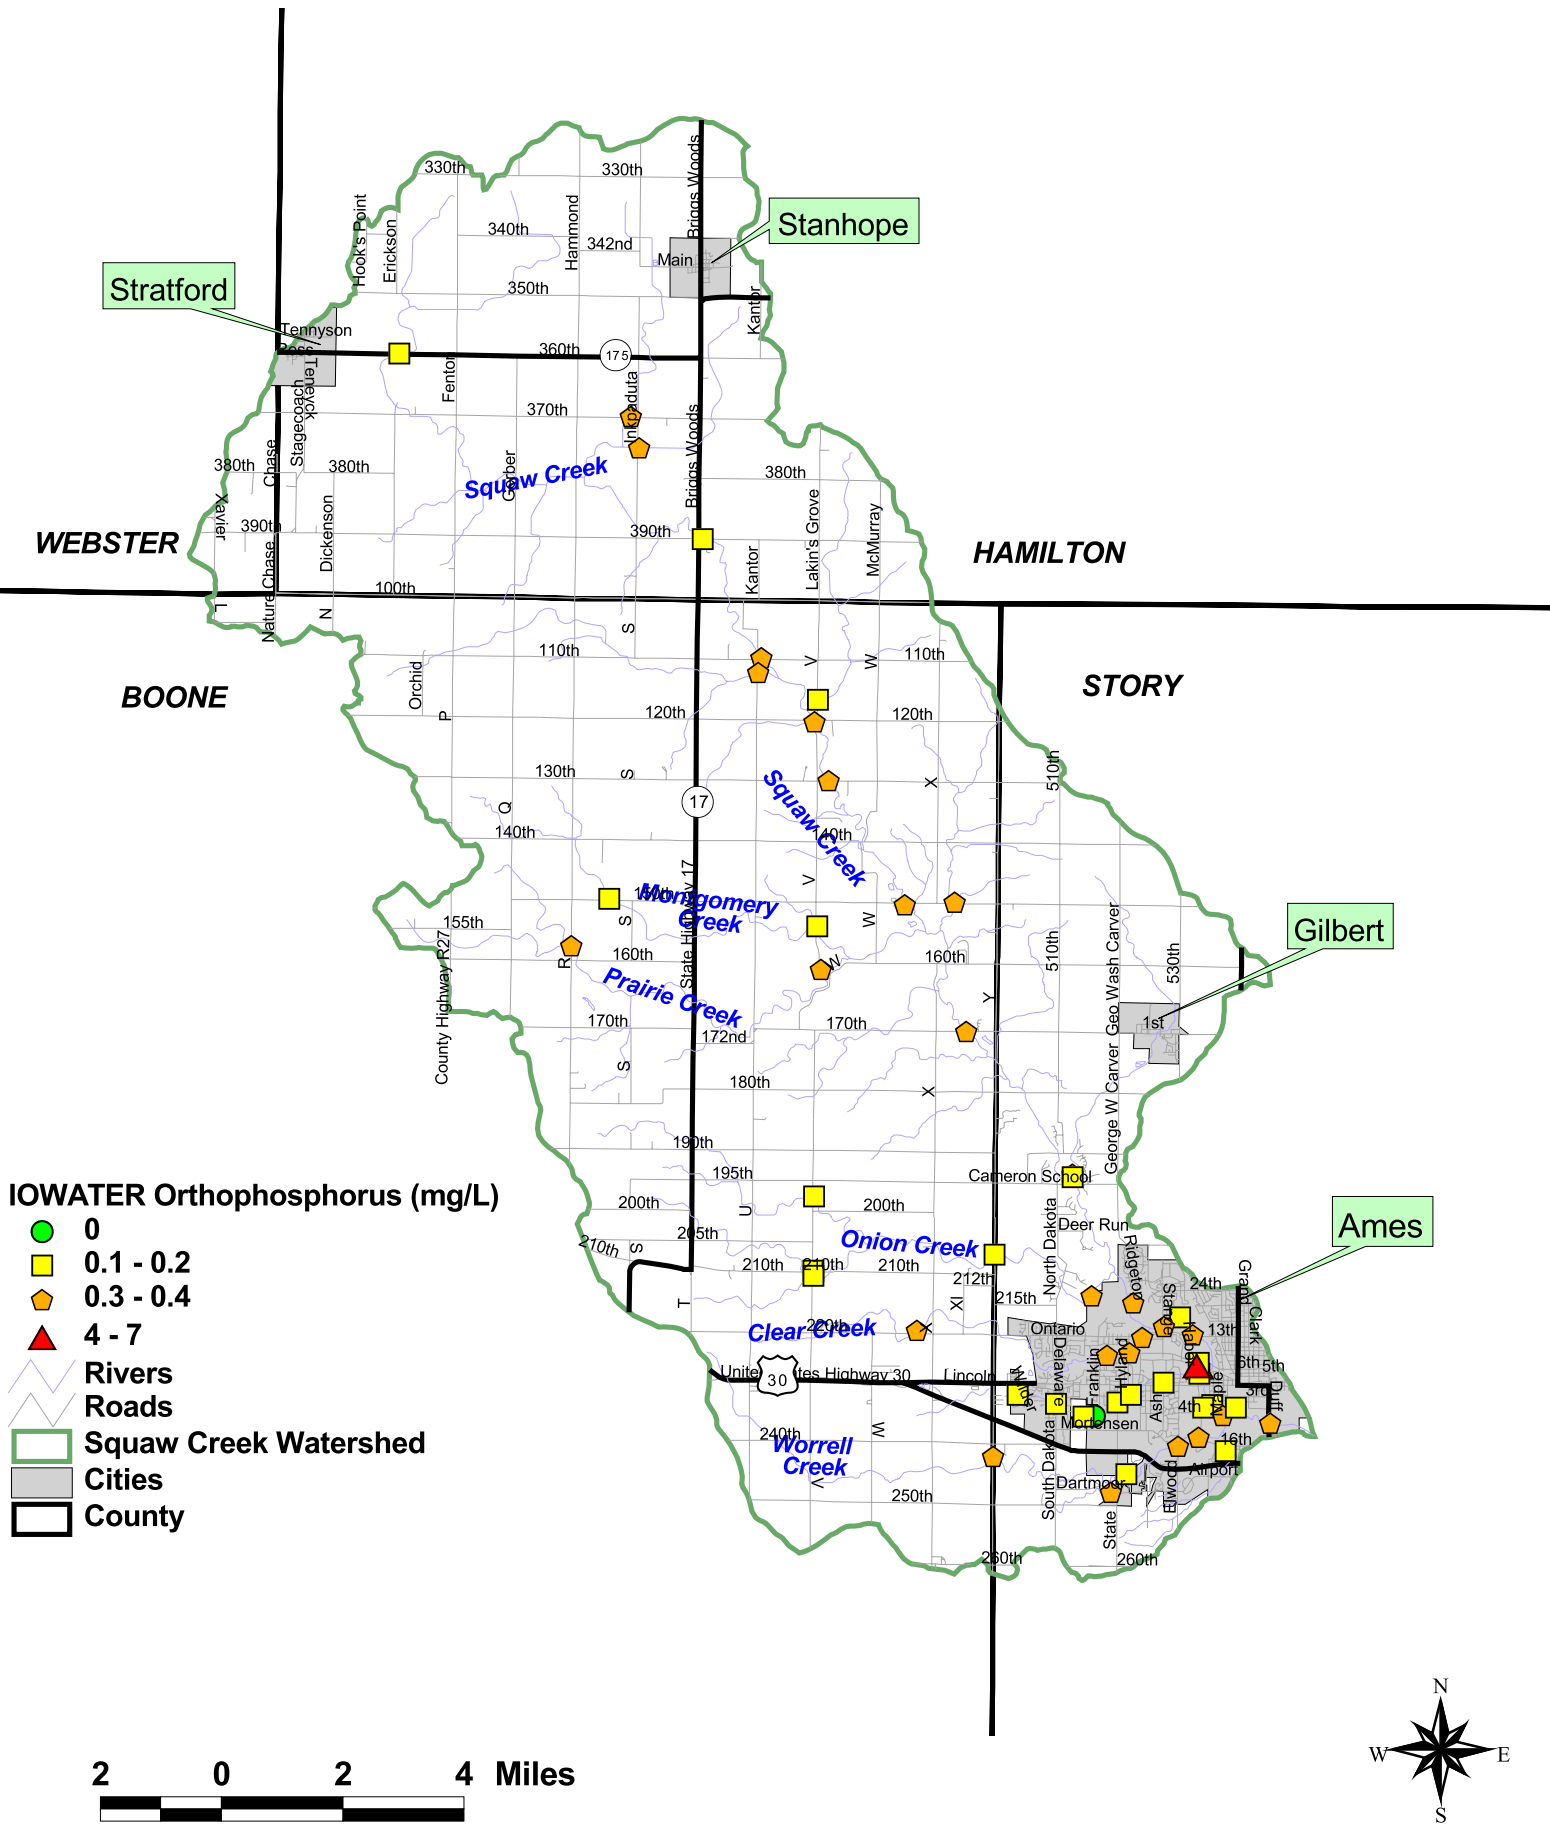

Squaw Creek Snapshot Results - October 11, 2008

Squaw Creek Snapshot Results - October 11, 2008

Squaw Creek Snapshot Results - October 11, 2008

Squaw Creek Snapshot Results - October 11, 2008

Squaw Creek Snapshot Results - October 11, 2008

Squaw Creek Snapshot Results - October 11, 2008

Squaw Creek Snapshot Results - October 11, 2008

Squaw Creek Snapshot Results - October 11, 2008

Stratford

Stanhope

Gilbert

Ames

WEBSTER

HAMILTON

BOONE

STORY

Squaw Creek

Squaw Creek

Montgomery Creek

Prairie Creek

Onion Creek

Clear Creek

Worrell Creek

Squaw Creek Snapshot Results - October 11, 2008

Squaw Creek Snapshot Results - October 11, 2008