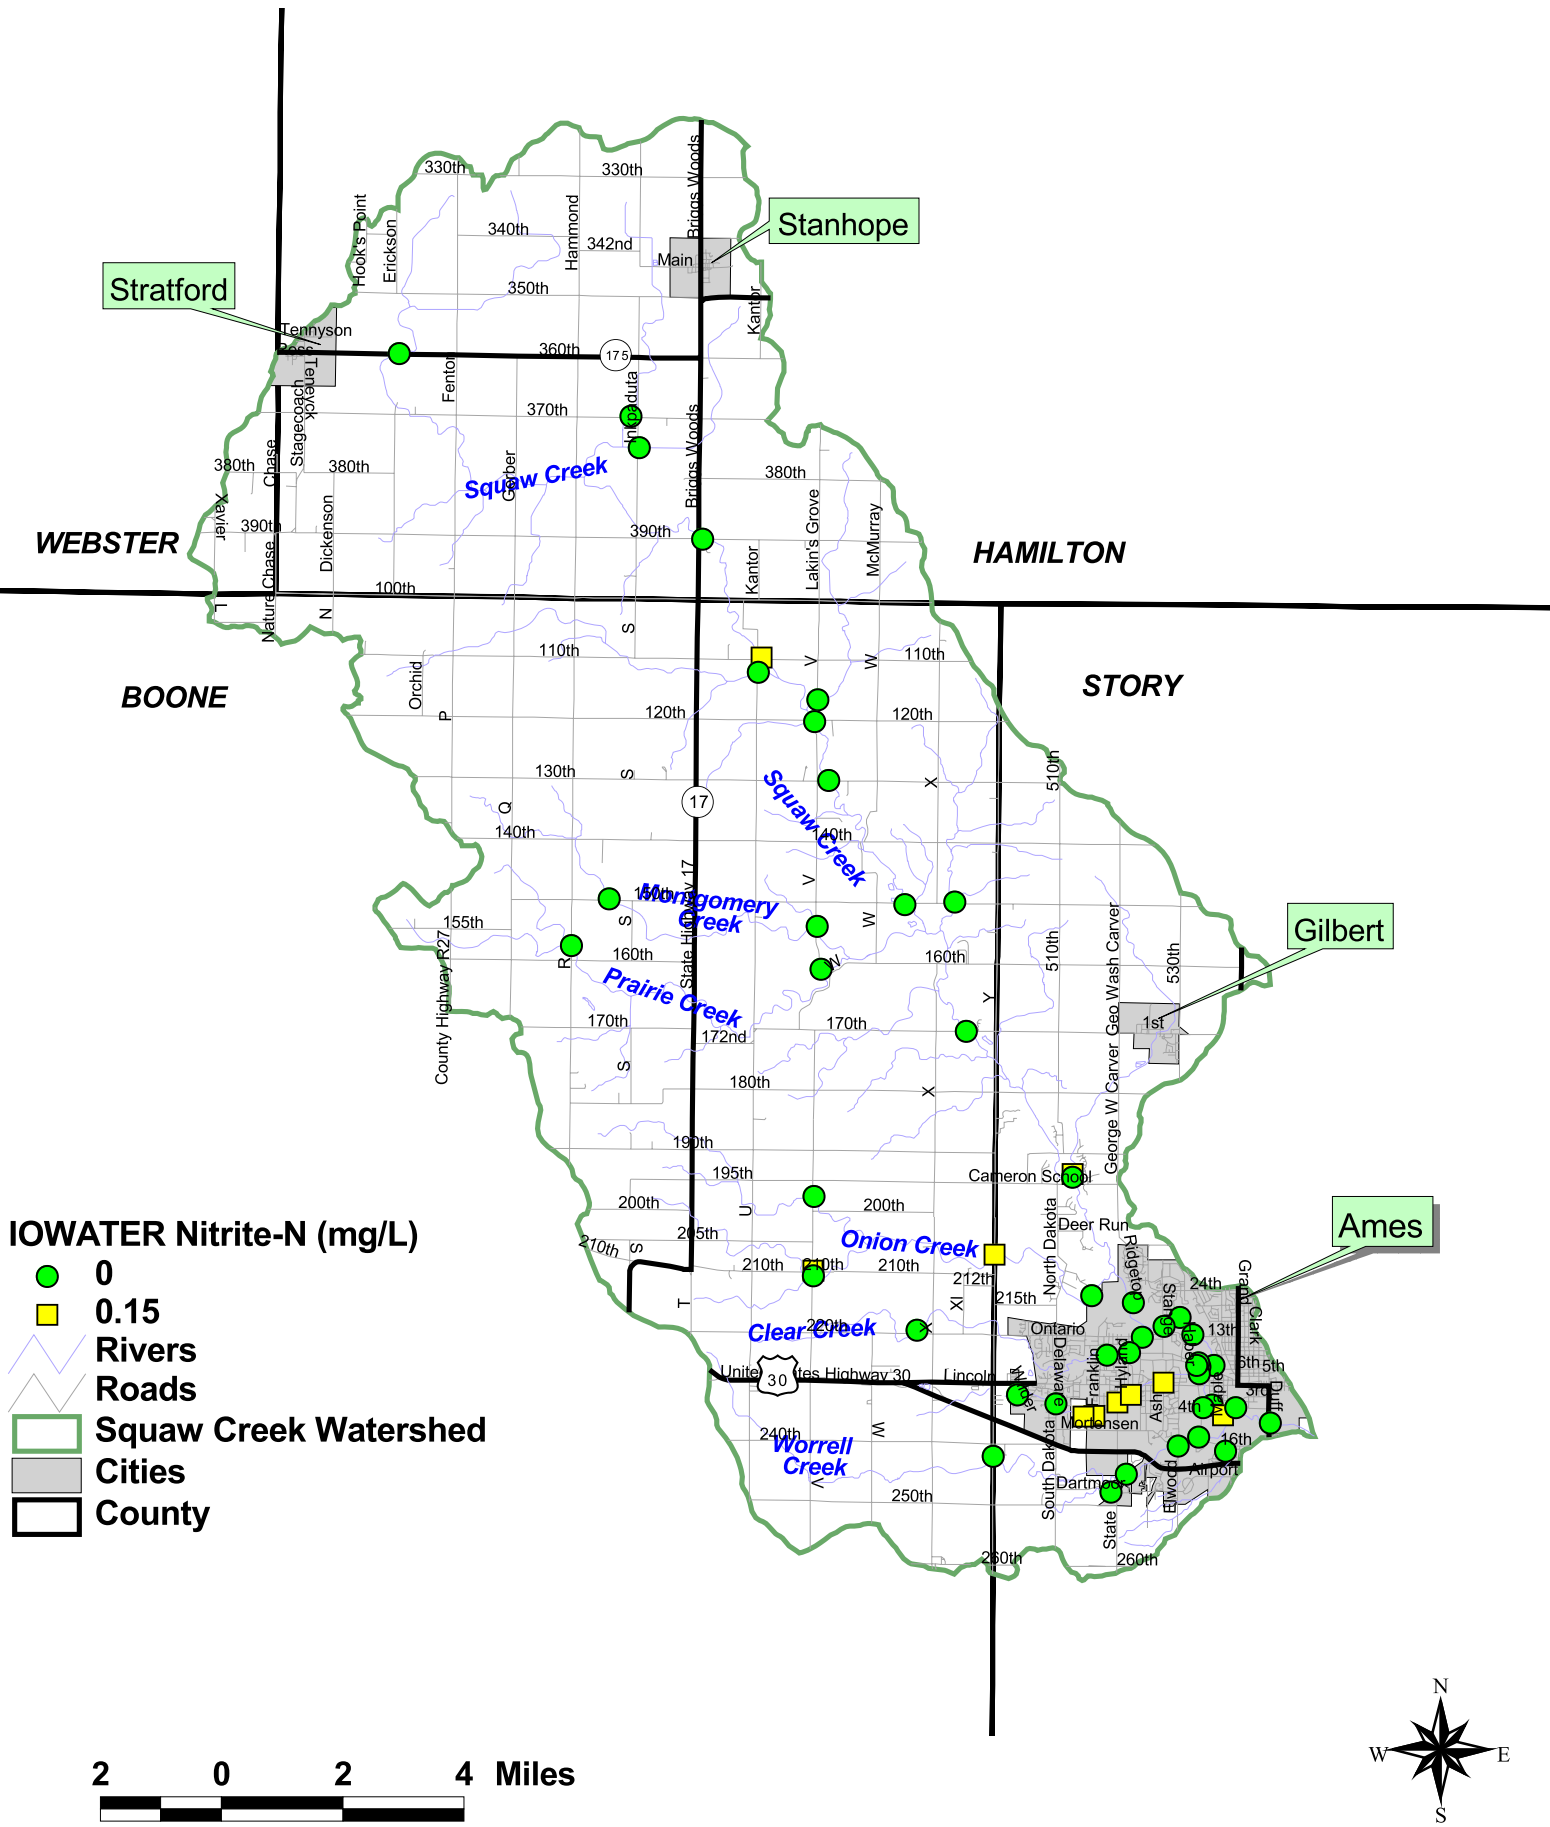

Squaw Creek Snapshot Results - October 11, 2008

Squaw Creek Snapshot Results - October 11, 2008

Squaw Creek Snapshot Results - October 11, 2008

Squaw Creek Snapshot Results - October 11, 2008

Squaw Creek Snapshot Results - October 11, 2008

Squaw Creek Snapshot Results - October 11, 2008

Squaw Creek Snapshot Results - October 11, 2008

Squaw Creek Snapshot Results - October 11, 2008

Stratford

Stanhope

Gilbert

Ames

WEBSTER

HAMILTON

BOONE

STORY

Squaw Creek

Squaw Creek

Montgomery Creek

Prairie Creek

Onion Creek

Clear Creek

Worrell Creek

Squaw Creek Snapshot Results - October 11, 2008

Squaw Creek Snapshot Results - October 11, 2008